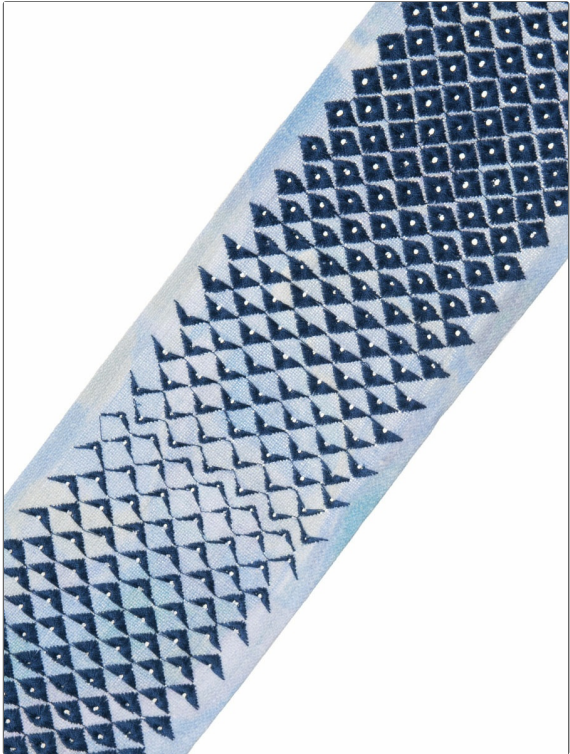

# Trimming Product Details

**PATTERN** Modern Lace  
**COLOR** 22

**BRAND** S. Harris  
**APPLICATION** Trimming

**USES** Bedding, Window, Accessories, Furniture  
**CATEGORIES** Braids / Borders / Tape

**COLORS** Blue, Light Blue

WIDTH	VERTICAL REPEAT	HORIZONTAL REPEAT	CONTENT
4.00 in (10.16 cm)	11.38 in (28.89 cm)	0.00 in (0.00 cm)	70% Linen, 30% Polyester
PRODUCT NUMBER	COUNTRY		
9715701	India		

**ADDITIONAL PRODUCT NOTES**

Exclusive Pattern, Border / Braid / Tape, Embroidered Textiles Are Not, Guaranteed For Precise Color, Matching And Colorfastness., Color Placement Of Embroidery, May Vary. All Measurements, Quoted For Repeats Are, Approximate., Width: 4.00 In