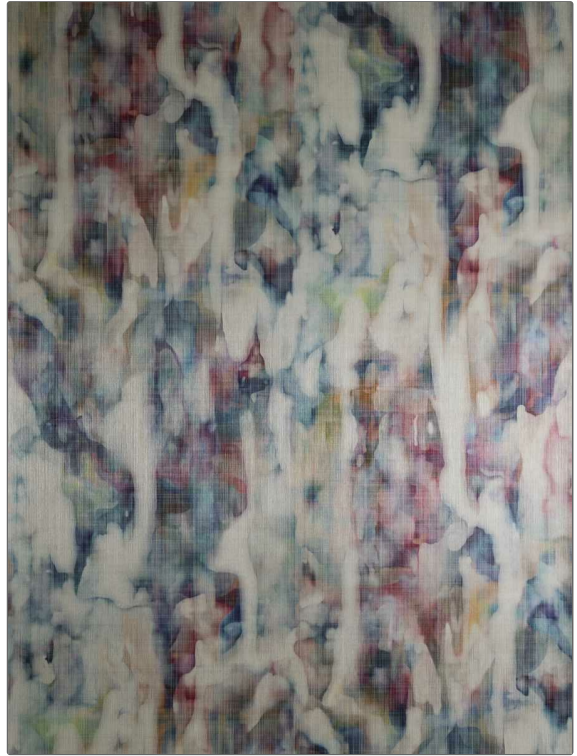

## Wallcovering Product Details

**PATTERN** 14083W Phi Beach  
**COLOR** ABALONE-01

**BRAND**

**S. Harris**

**APPLICATION**

**Wallcovering**

**CATEGORIES**

**Non - Woven, Prints**

**BOOK**

**Naturalist Wallcovering**

**COLORS**

**Multi-Color**

**DESIGN TYPES**

**Texture Printed**

**WIDTH**

**39.00 in (99.06 cm)**

**VERTICAL REPEAT**

**58.00 in (147.32 cm)**

**HORIZONTAL REPEAT**

**39.00 in (99.06 cm)**

**CONTENT**

**Face: 100% Polyester,  
Backing: 100% Nonwoven**

**BACKING**

**Untrimmed, Strippable,  
Nonwoven Backing**