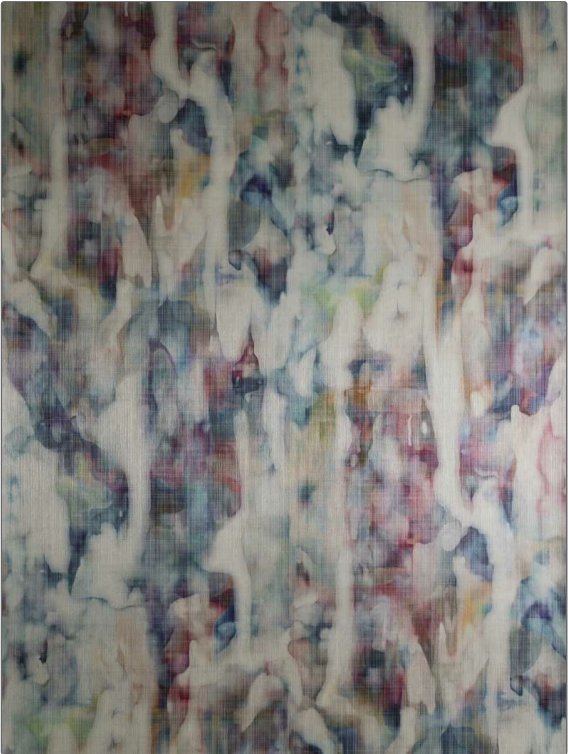

# Wallcovering Product Details

**PATTERN** 14083W Phi Beach  
**COLOR** 501

**BRAND** S. Harris  
**APPLICATION** Wallcovering

**CATEGORIES** Non - Woven, Prints  
**COLORS** Multi-Color

**DESIGN TYPES**  
Texture Printed

WIDTH	VERTICAL REPEAT	HORIZONTAL REPEAT	CONTENT
39.00 in (99.06 cm)	58.00 in (147.32 cm)	39.00 in (99.06 cm)	Face: 100% Polyester, Backing: 100% Nonwoven
BACKING	PRODUCT NUMBER	COUNTRY	
Untrimmed, Strippable, Nonwoven Backing	9976701	Italy	

**ADDITIONAL PRODUCT NOTES**  
Untrimmed, Strippable, Nonwoven Backing, Paste The Wall, Straight / Side Match, Exclusive Pattern