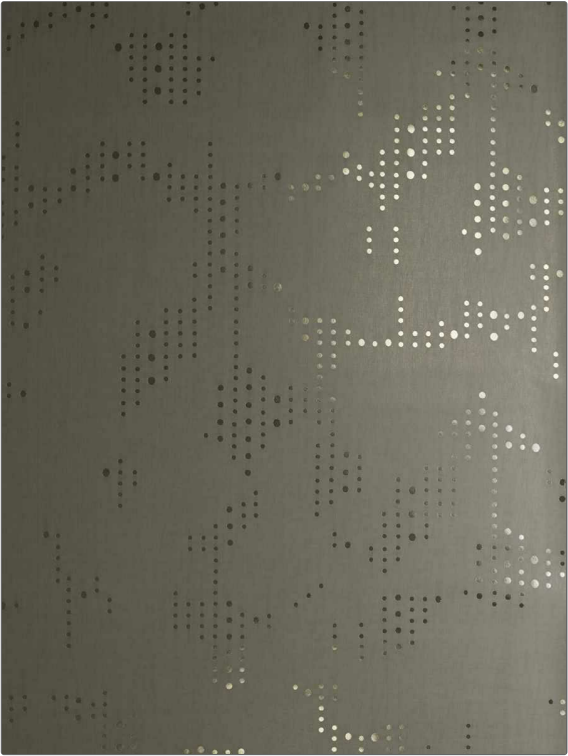

Wallcovering Product Details

PATTERN 14084W Rotondo
COLOR 501

BRAND S. Harris
APPLICATION Wallcovering

CATEGORIES Non - Woven, Prints
COLORS Linen, Metallic

DESIGN TYPES
Abstract, Dots / Circles

WIDTH	VERTICAL REPEAT	HORIZONTAL REPEAT	CONTENT
47.00 in (119.38 cm)	61.41 in (155.98 cm)	47.00 in (119.38 cm)	Face: 100% Linen, Backing: 100% Nonwoven
BACKING	PRODUCT NUMBER	COUNTRY	
Untrimmed, Strippable	9976901	Italy	

ADDITIONAL PRODUCT NOTES
Untrimmed, Strippable, Paste The Wall, Random Match, Nonwoven Paper, Spongeable, Exclusive Pattern