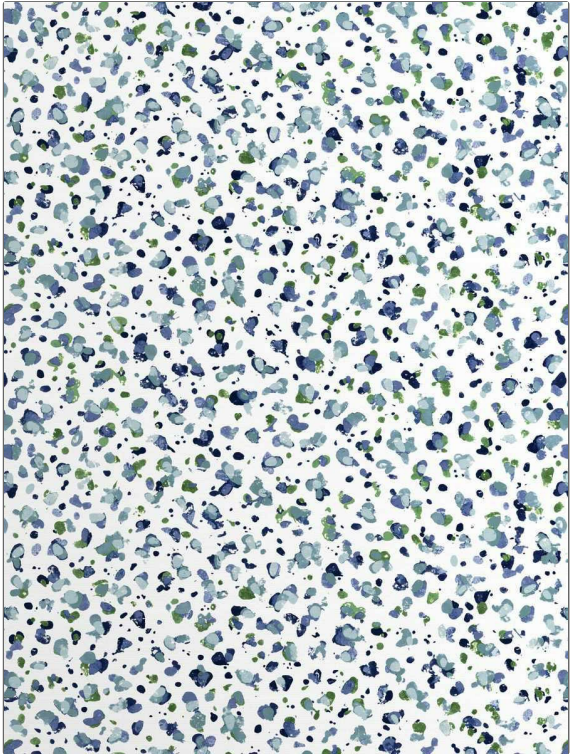

# Wallcovering Product Details

**PATTERN** Lottie-WP  
**COLOR** Tahiti

**BRAND** Stroheim  
**APPLICATION** Wallcovering

**CATEGORIES** Wallpaper, Digital, Prints  
**BOOK** Statements-Color II Wallcovering

**COLORS** Blue, Navy, Aqua / Teal  
**DESIGN TYPES** Print Pattern, Contemporary / Modern, Animal Skins

**SCALE** Small

WIDTH	VERTICAL REPEAT	HORIZONTAL REPEAT	CONTENT
34.50 in (87.63 cm)	26.70 in (67.82 cm)	34.50 in (87.63 cm)	Face: 85% Sisal, 15% Cotton, Backing: 47% Cellulose, 40% Binder, 13% Polyester
BACKING	PRODUCT NUMBER	DATE BOOKED	COUNTRY
Strippable, Pretrimmed, Nonwoven Backing	1485403	06/2023	Austria