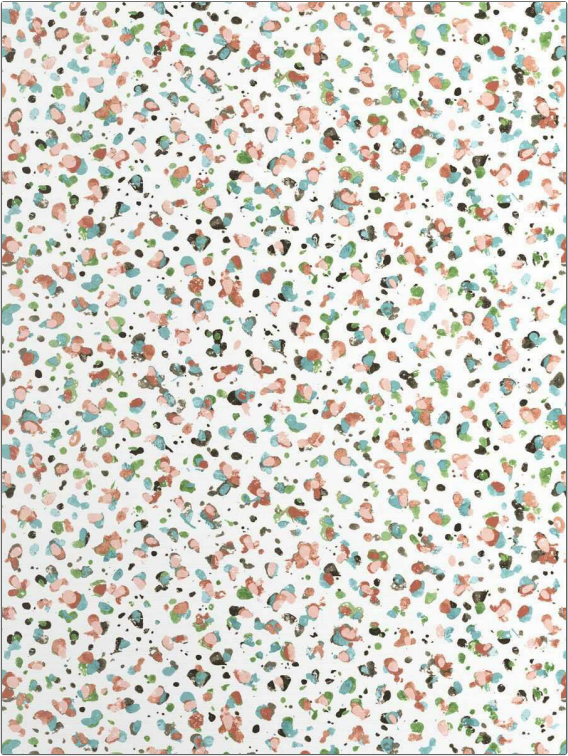

# Wallcovering Product Details

**PATTERN** Lottie-WP  
**COLOR** 502

<b>BRAND</b>	<b>APPLICATION</b>
Stroheim	Wallcovering
<b>CATEGORIES</b>	<b>COLORS</b>
Wallpaper, Digital, Prints	Aqua / Teal, Orange / Spice, Coral / Peach
<b>DESIGN TYPES</b>	<b>SCALE</b>
Print Pattern, Contemporary / Modern, Animal Skins	Small

<b>WIDTH</b>	<b>VERTICAL REPEAT</b>	<b>HORIZONTAL REPEAT</b>	<b>CONTENT</b>
34.50 in (87.63 cm)	26.70 in (67.82 cm)	34.50 in (87.63 cm)	Face: 85% Sisal, 15% Cotton, Backing: 47% Cellulose, 40% Binder, 13% Polyester
<b>BACKING</b>	<b>PRODUCT NUMBER</b>	<b>COUNTRY</b>	
Strippable, Pretrimmed, Nonwoven Backing	1485502	Austria	