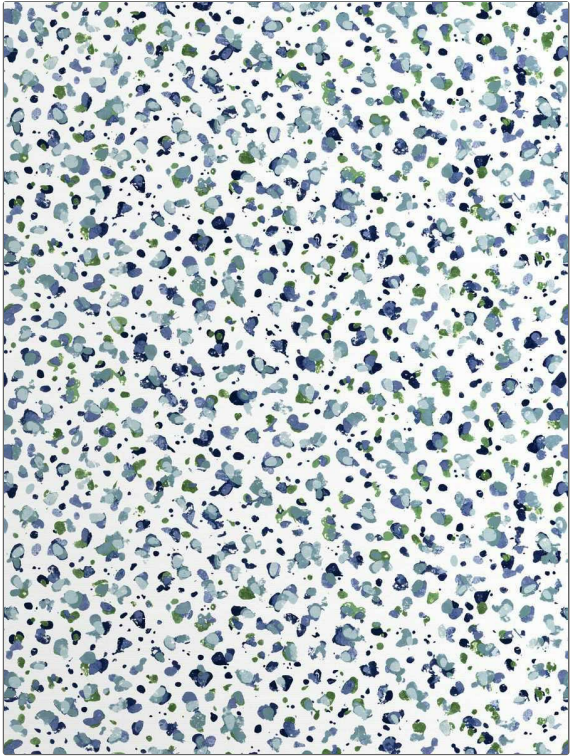

Wallcovering Product Details

PATTERN Lottie-WP
COLOR 503

BRAND	APPLICATION
Stroheim	Wallcovering
CATEGORIES	COLORS
Wallpaper, Digital, Prints	Blue, Navy, Aqua / Teal
DESIGN TYPES	SCALE
Print Pattern, Contemporary / Modern, Animal Skins	Small

WIDTH	VERTICAL REPEAT	HORIZONTAL REPEAT	CONTENT
34.50 in (87.63 cm)	26.70 in (67.82 cm)	34.50 in (87.63 cm)	Face: 85% Sisal, 15% Cotton, Backing: 47% Cellulose, 40% Binder, 13% Polyester
BACKING	PRODUCT NUMBER	COUNTRY	
Strippable, Pretrimmed, Nonwoven Backing	1485503	Austria	