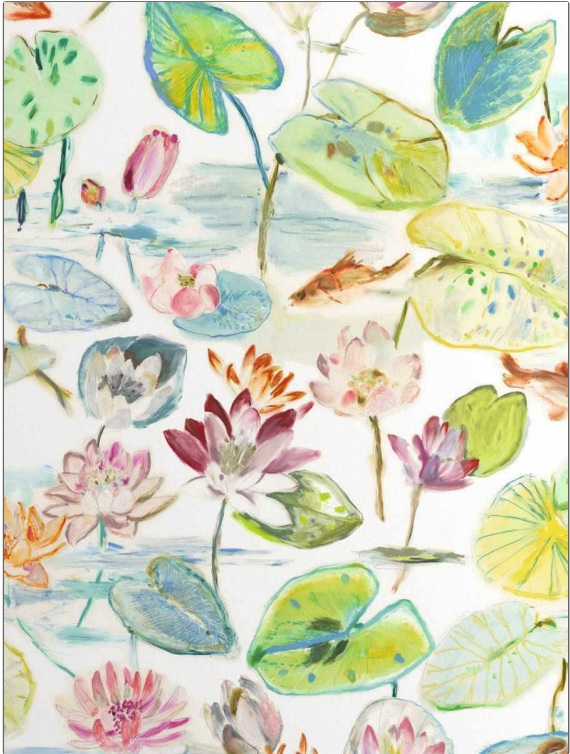

# Wallcovering Product Details

**PATTERN** Water Lilies-WP  
**COLOR** Island

**BRAND** Stroheim  
**APPLICATION** Wallcovering

**CATEGORIES** Grasscloths, Wallpaper, Digital  
**BOOK** Statements-Color II Wallcovering

**COLORS** Aqua / Teal, Light Green, Pink, Multi-Color  
**DESIGN TYPES** Floral, Novelty, Print Pattern, Tropical / Botanical

**SCALE** Large

WIDTH	VERTICAL REPEAT	HORIZONTAL REPEAT	CONTENT
27.50 in (69.85 cm)	37.40 in (95.00 cm)	27.50 in (69.85 cm)	47% Cellulose, 40% Binder, 13% Polyester
BACKING	PRODUCT NUMBER	DATE BOOKED	COUNTRY
Strippable, Pretrimmed	1485701	06/2023	Austria