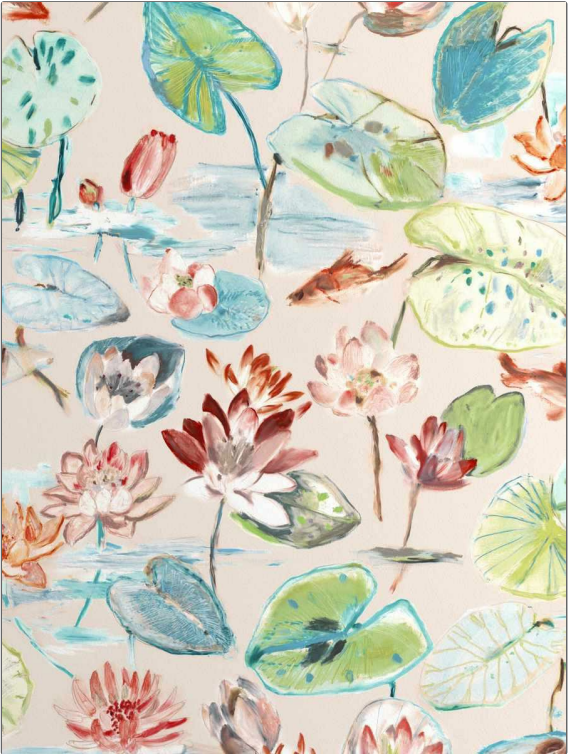

Wallcovering Product Details

PATTERN Water Lilies-WP
COLOR Starfish

BRAND Stroheim
APPLICATION Wallcovering

CATEGORIES Grasscloths, Wallpaper, Digital
BOOK Statements-Color II Wallcovering

COLORS Aqua / Teal, Light Green, Coral / Peach, Pink
DESIGN TYPES Floral, Novelty, Print Pattern, Tropical / Botanical

SCALE Large

WIDTH	VERTICAL REPEAT	HORIZONTAL REPEAT	CONTENT
27.50 in (69.85 cm)	37.40 in (95.00 cm)	27.50 in (69.85 cm)	47% Cellulose, 40% Binder, 13% Polyester
BACKING	PRODUCT NUMBER	DATE BOOKED	COUNTRY
Strippable, Pretrimmed	1485702	06/2023	Austria