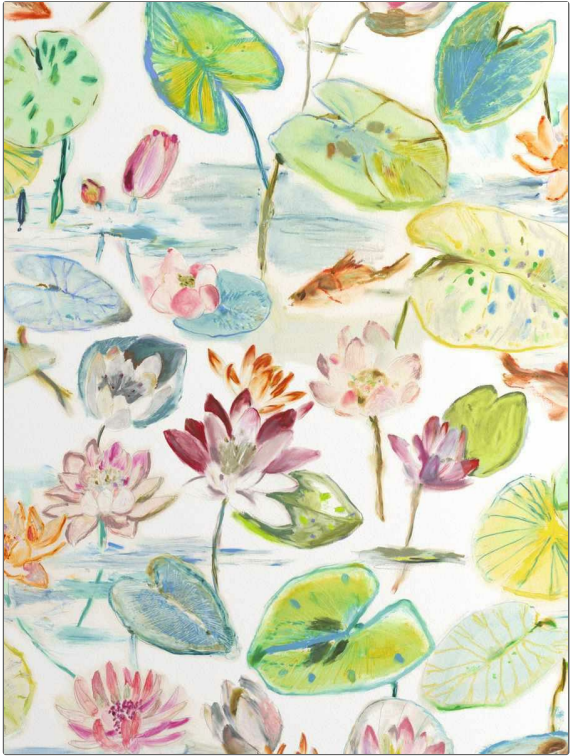

# Wallcovering Product Details

**PATTERN** Water Lilies-WP  
**COLOR** 501

<b>BRAND</b>	<b>APPLICATION</b>
Stroheim	Wallcovering
<b>CATEGORIES</b>	<b>COLORS</b>
Grasscloths, Wallpaper, Digital	Aqua / Teal, Light Green, Pink, Multi-Color
<b>DESIGN TYPES</b>	<b>SCALE</b>
Floral, Novelty, Print Pattern, Tropical / Botanical	Large

<b>WIDTH</b>	<b>VERTICAL REPEAT</b>	<b>HORIZONTAL REPEAT</b>	<b>CONTENT</b>
27.50 in (69.85 cm)	37.40 in (95.00 cm)	27.50 in (69.85 cm)	47% Cellulose, 40% Binder, 13% Polyester
<b>BACKING</b>	<b>PRODUCT NUMBER</b>	<b>COUNTRY</b>	
Strippable, Pretrimmed	1485801	Austria	