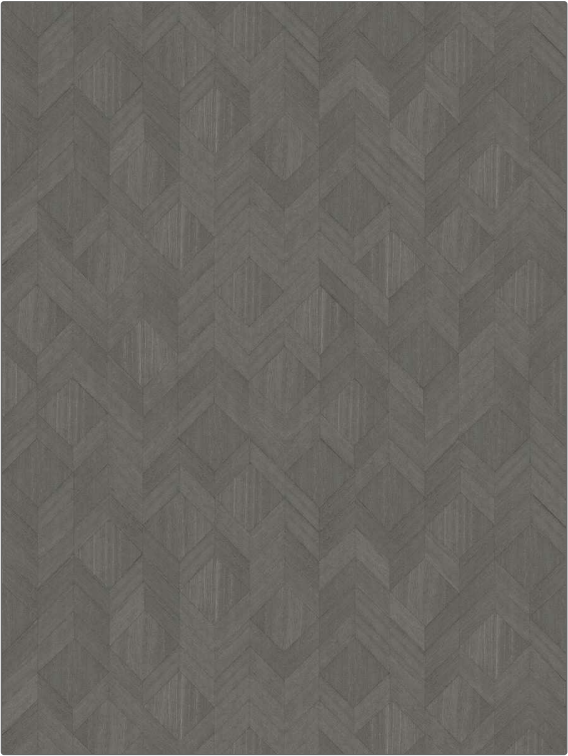

Wallcovering Product Details

PATTERN Big Sky-WP
COLOR Slate

BRAND Stroheim
APPLICATION Wallcovering

CATEGORIES ASTM-E84, Handcrafted / Handmade, Inlay
BOOK Grasscloth:inlays Binder

COLORS Grey
DESIGN TYPES Geometric / Abstract, Contemporary / Modern

SCALE Medium

WIDTH	VERTICAL REPEAT	HORIZONTAL REPEAT	CONTENT
38.00 in (96.52 cm)	30.00 in (76.20 cm)	36.00 in (91.44 cm)	Face: 100% Paulownia Wood, Backing: 100% Nonwoven
BACKING	FIRE CODES	PRODUCT NUMBER	DATE BOOKED
Untrimmed, Nonwoven Backing	Ce Mark Certified, Passes ASTM-E84, Class A Fire	1570805	03/2024
COUNTRY			
China			