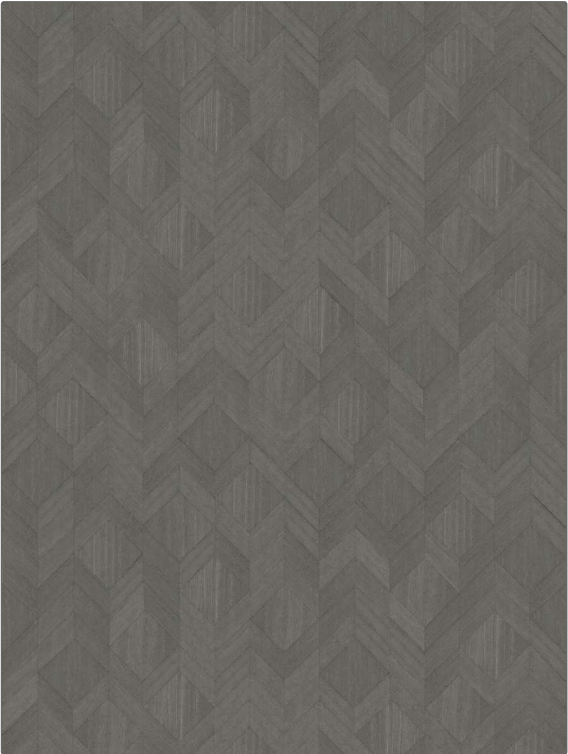

Wallcovering Product Details

PATTERN	Big Sky-WP
COLOR	505

BRAND	APPLICATION
Stroheim	Wallcovering
CATEGORIES	COLORS
ASTM-E84, Handcrafted / Handmade, Inlay	Grey
DESIGN TYPES	SCALE
Geometric / Abstract, Contemporary / Modern	Medium

WIDTH	VERTICAL REPEAT	HORIZONTAL REPEAT	CONTENT
38.00 in (96.52 cm)	30.00 in (76.20 cm)	36.00 in (91.44 cm)	Face: 100% Paulownia Wood, Backing: 100% Nonwoven
BACKING	FIRE CODES	PRODUCT NUMBER	COUNTRY
Untrimmed, Nonwoven Backing	Ce Mark Certified, Passes ASTM-E84, Class A Fire	1570905	China

ADDITIONAL PRODUCT NOTES
Untrimmed, Wet Removable, Nonwoven Backing, Paste The Paper, Ce Mark Certified, Straight / Side Match, Gently Vacuum With Soft Brush, Exclusive Pattern, Variations In Color May Occur, From Lot To Lot.