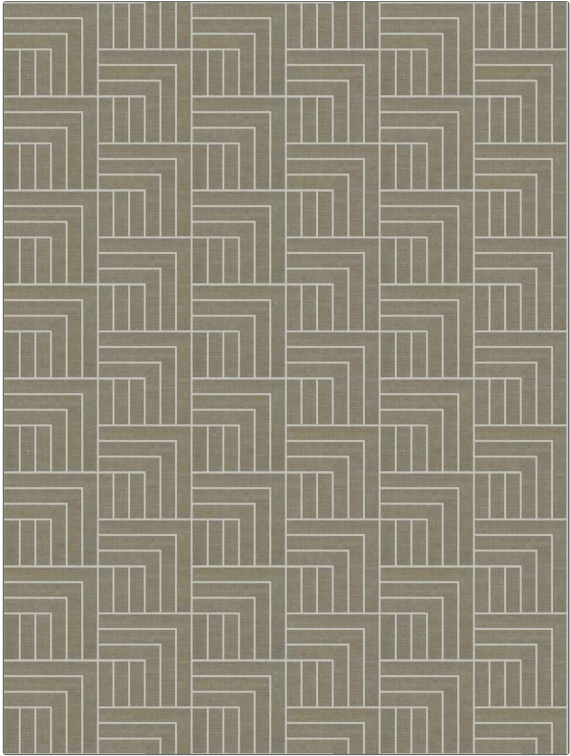

# Wallcovering Product Details

**PATTERN** Boulder-WP  
**COLOR** Driftwood

**BRAND** Stroheim  
**APPLICATION** Wallcovering

**CATEGORIES** Grasscloths, ASTM-E84, En 15102, Handcrafted / Handmade, Inlay  
**BOOK** Grasscloth:inlays Binder

**COLORS** Taupe / Tan, Metallic  
**DESIGN TYPES** Geometric / Abstract, Contemporary / Modern

**SCALE** Medium

<b>WIDTH</b>	<b>VERTICAL REPEAT</b>	<b>HORIZONTAL REPEAT</b>	<b>CONTENT</b>
38.00 in (96.52 cm)	6.00 in (15.24 cm)	36.00 in (91.44 cm)	Face: 80% Sisal, 20% Cotton, Backing: 100% Nonwoven
<b>BACKING</b>	<b>FIRE CODES</b>	<b>PRODUCT NUMBER</b>	<b>DATE BOOKED</b>
Untrimmed, Nonwoven Backing	Ce Mark Certified, Passes ASTM E-84, Class A Fire	1571101	03/2024
<b>COUNTRY</b>			
China			

**ADDITIONAL PRODUCT NOTES**  
 Untrimmed, Wet Removable, Nonwoven Backing, Paste The Paper, Ce Mark Certified, Straight / Side Match, Gently Vacuum With Soft Brush, Exclusive Pattern, Passes Euroclass En 13501-1, Variations In Color May Occur, From Lot To Lot.