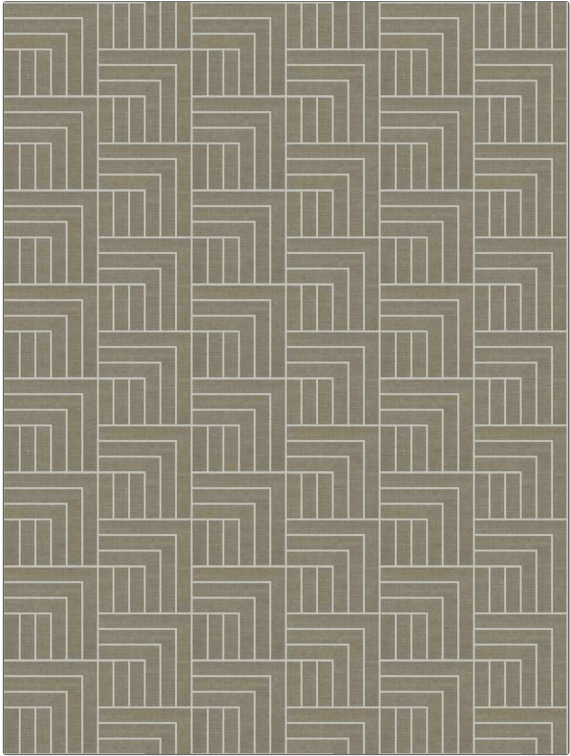

Wallcovering Product Details

PATTERN Boulder-WP
COLOR 501

BRAND Stroheim
APPLICATION Wallcovering

CATEGORIES Grasscloths, ASTM-E84, En 15102, Handcrafted / Handmade, Inlay
COLORS Taupe / Tan, Metallic

DESIGN TYPES Geometric / Abstract, Contemporary / Modern
SCALE Medium

WIDTH	VERTICAL REPEAT	HORIZONTAL REPEAT	CONTENT
38.00 in (96.52 cm)	6.00 in (15.24 cm)	36.00 in (91.44 cm)	Face: 80% Sisal, 20% Cotton, Backing: 100% Nonwoven
BACKING	FIRE CODES	PRODUCT NUMBER	COUNTRY
Untrimmed, Nonwoven Backing	Ce Mark Certified, Passes ASTM E-84, Class A Fire	1571301	China

ADDITIONAL PRODUCT NOTES
 Untrimmed, Wet Removable, Nonwoven Backing, Paste The Paper, Ce Mark Certified, Straight / Side Match, Gently Vacuum With Soft Brush, Exclusive Pattern, Passes Euroclass En 13501-1, Variations In Color May Occur, From Lot To Lot.