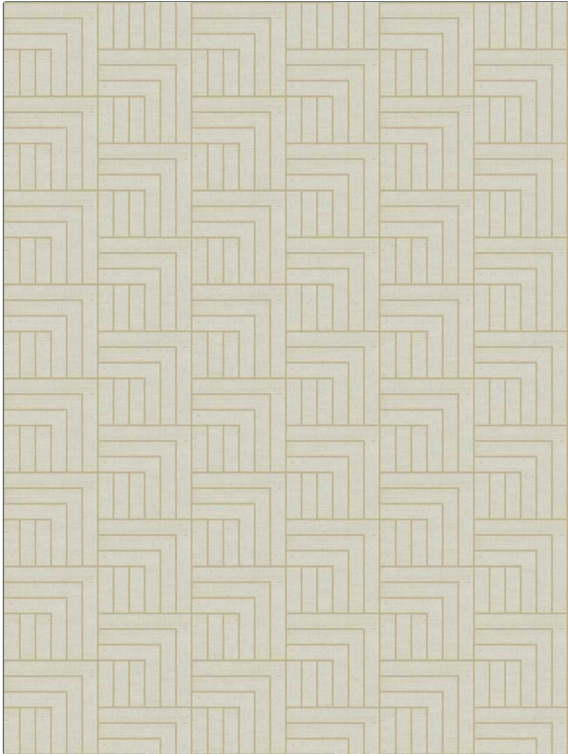

Wallcovering Product Details

PATTERN Boulder-WP
COLOR 502

BRAND Stroheim
APPLICATION Wallcovering

CATEGORIES Grasscloths, ASTM-E84, En 15102, Handcrafted / Handmade, Inlay
COLORS Metallic, White

DESIGN TYPES Geometric / Abstract, Contemporary / Modern
SCALE Medium

WIDTH	VERTICAL REPEAT	HORIZONTAL REPEAT	CONTENT
38.00 in (96.52 cm)	6.00 in (15.24 cm)	36.00 in (91.44 cm)	Face: 80% Sisal, 20% Cotton, Backing: 100% Nonwoven
BACKING	FIRE CODES	PRODUCT NUMBER	COUNTRY
Untrimmed, Nonwoven Backing	Ce Mark Certified, Passes ASTM E-84, Class A Fire	1571302	China