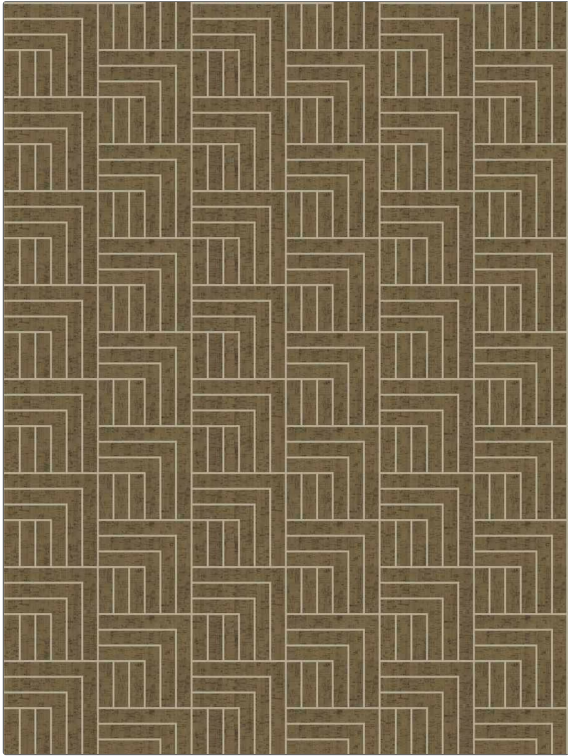

Wallcovering Product Details

PATTERN Cheyenne-WP
COLOR Walnut

BRAND Stroheim
APPLICATION Wallcovering

CATEGORIES Cork, ASTM-E84, Handcrafted / Handmade, Inlay
BOOK Grasscloth:inlays Binder

COLORS Brown, Metallic
DESIGN TYPES Geometric / Abstract, Contemporary / Modern

SCALE Medium

WIDTH	VERTICAL REPEAT	HORIZONTAL REPEAT	CONTENT
38.00 in (96.52 cm)	6.00 in (15.24 cm)	36.00 in (91.44 cm)	Face: 80% Cork, 20% Metallic Paper, Backing: 100% Nonwoven
BACKING	FIRE CODES	PRODUCT NUMBER	DATE BOOKED
Untrimmed, Nonwoven Backing	Ce Mark Certified, Passes ASTM E-84, Class A Fire	1571503	03/2024
COUNTRY			
China			