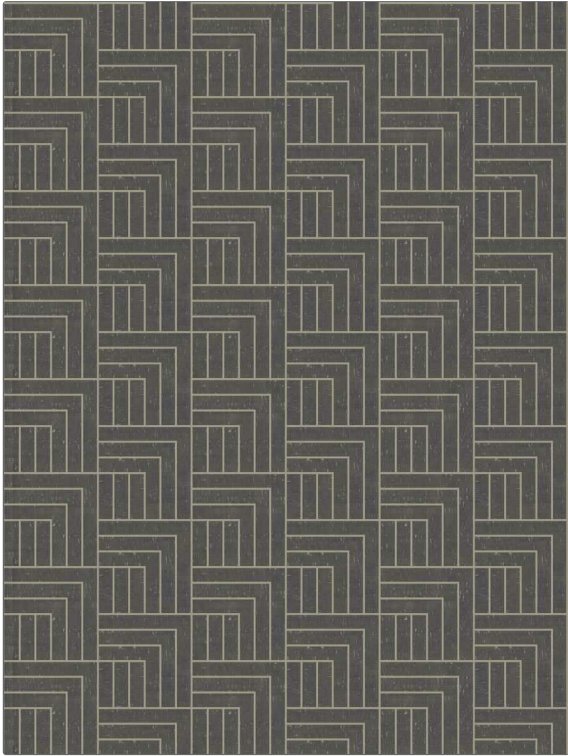

# Wallcovering Product Details

**PATTERN** Cheyenne-WP  
**COLOR** 501

<b>BRAND</b>	<b>APPLICATION</b>
Stroheim	Wallcovering
<b>CATEGORIES</b>	<b>COLORS</b>
Cork, ASTM-E84, Handcrafted / Handmade, Inlay	Brown, Metallic
<b>DESIGN TYPES</b>	<b>SCALE</b>
Geometric / Abstract, Contemporary / Modern	Medium

<b>WIDTH</b>	<b>VERTICAL REPEAT</b>	<b>HORIZONTAL REPEAT</b>	<b>CONTENT</b>
38.00 in (96.52 cm)	6.00 in (15.24 cm)	36.00 in (91.44 cm)	Face: 80% Cork, 20% Metallic Paper, Backing: 100% Nonwoven
<b>BACKING</b>	<b>FIRE CODES</b>	<b>PRODUCT NUMBER</b>	<b>COUNTRY</b>
Untrimmed, Nonwoven Backing	Ce Mark Certified, Passes ASTM-E84, Class A Fire	1571601	China

**ADDITIONAL PRODUCT NOTES**

Untrimmed, Wet Removable, Nonwoven Backing, Paste The Paper, Ce Mark Certified, Straight / Side Match, Gently Vacuum With Soft Brush, Exclusive Pattern, Passes Euroclass En 13501-1, Variations In Color May Occur, From Lot To Lot.