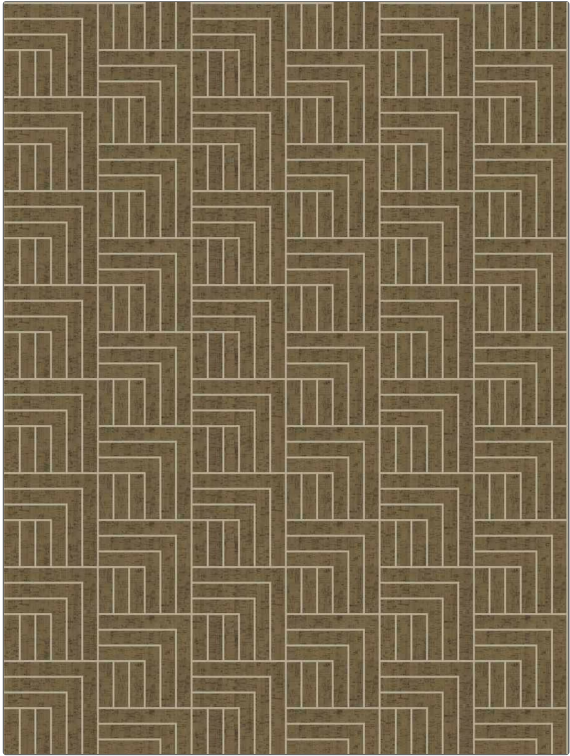

Wallcovering Product Details

PATTERN Cheyenne-WP
COLOR 503

BRAND	APPLICATION
Stroheim	Wallcovering
CATEGORIES	COLORS
Cork, ASTM-E84, Handcrafted / Handmade, Inlay	Brown, Metallic
DESIGN TYPES	SCALE
Geometric / Abstract, Contemporary / Modern	Medium

WIDTH	VERTICAL REPEAT	HORIZONTAL REPEAT	CONTENT
38.00 in (96.52 cm)	6.00 in (15.24 cm)	36.00 in (91.44 cm)	Face: 80% Cork, 20% Metallic Paper, Backing: 100% Nonwoven
BACKING	FIRE CODES	PRODUCT NUMBER	COUNTRY
Untrimmed, Nonwoven Backing	Ce Mark Certified, Passes ASTM-E84, Class A Fire	1571603	China

ADDITIONAL PRODUCT NOTES

Untrimmed, Wet Removable, Nonwoven Backing, Paste The Paper, Ce Mark Certified, Straight / Side Match, Gently Vacuum With Soft Brush, Exclusive Pattern, Passes Euroclass En 13501-1, Variations In Color May Occur, From Lot To Lot.