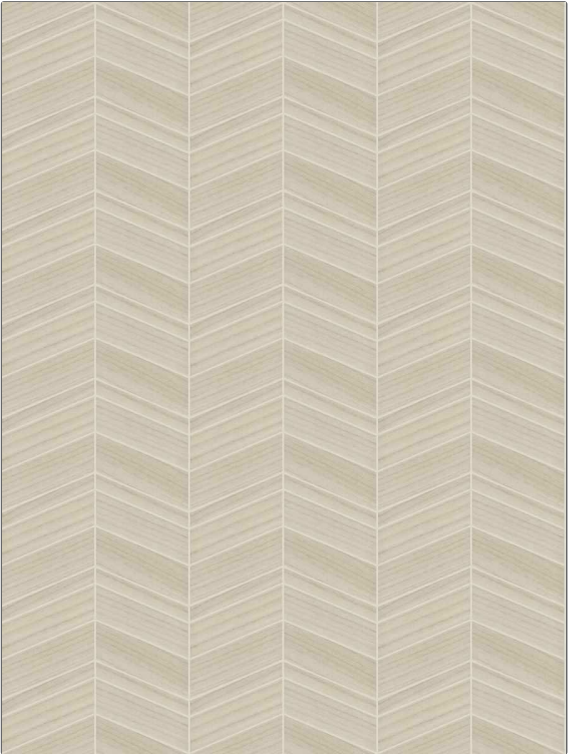

# Wallcovering Product Details

**PATTERN** Sun Valley-WP  
**COLOR** 503

**BRAND** Stroheim  
**APPLICATION** Wallcovering

**CATEGORIES** ASTM-E84, Handcrafted / Handmade, Inlay  
**COLORS** Beige

**DESIGN TYPES** Geometric / Abstract, Contemporary / Modern  
**SCALE** Large

WIDTH	VERTICAL REPEAT	HORIZONTAL REPEAT	CONTENT
38.00 in (96.52 cm)	6.00 in (15.24 cm)	36.00 in (91.44 cm)	Face: 100% Paulownia Wood, Backing: 100% Paper
BACKING	FIRE CODES	PRODUCT NUMBER	COUNTRY
Untrimmed, Nonwoven Backing	Ce Mark Certified, Passes ASTM-E84, Class A Fire	1572303	China