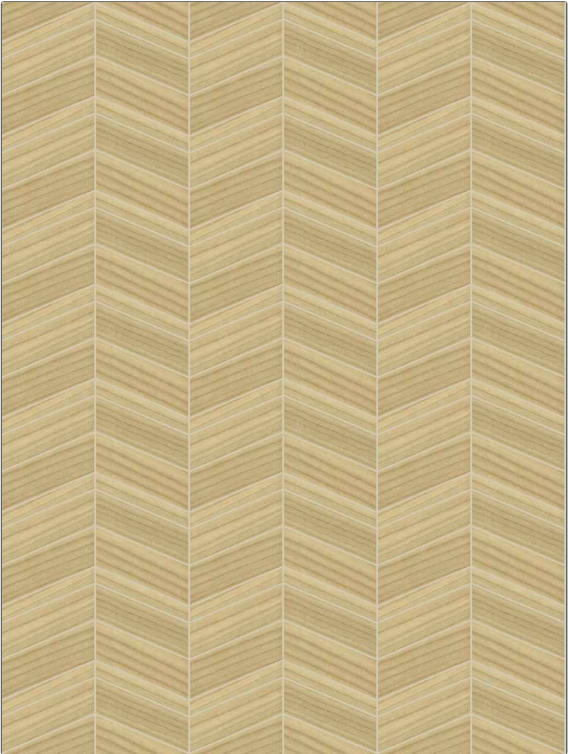

Wallcovering Product Details

PATTERN Sun Valley-WP
COLOR 504

BRAND Stroheim
APPLICATION Wallcovering

CATEGORIES ASTM-E84, Handcrafted / Handmade, Inlay
COLORS Beige

DESIGN TYPES Geometric / Abstract, Contemporary / Modern
SCALE Large

WIDTH	VERTICAL REPEAT	HORIZONTAL REPEAT	CONTENT
38.00 in (96.52 cm)	6.00 in (15.24 cm)	36.00 in (91.44 cm)	Face: 100% Paulownia Wood, Backing: 100% Paper
BACKING	FIRE CODES	PRODUCT NUMBER	COUNTRY
Untrimmed, Nonwoven Backing	Ce Mark Certified, Passes ASTM-E84, Class A Fire	1572304	China

ADDITIONAL PRODUCT NOTES
 Untrimmed, Wet Removable, Nonwoven Backing, Paste The Paper, Ce Mark Certified, Straight / Side Match, Gently Vacuum With Soft Brush, Exclusive Pattern, Variations In Color May Occur, From Lot To Lot.