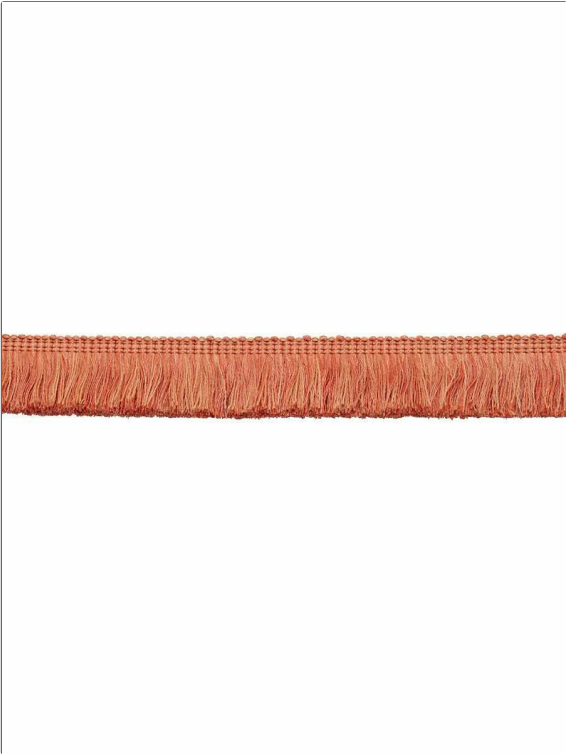

Trimming Product Details

PATTERN Brambly
COLOR Coral

BRAND Stroheim
APPLICATION Trimming

CATEGORIES Brush / Moss Fringe
BOOK Color Trim Ring Set

COLORS Coral / Peach
DESIGN TYPES Solid

| VERTICAL REPEAT | HORIZONTAL REPEAT | CONTENT | PRODUCT NUMBER |
|-------------------|-------------------|---------------------------------------------|----------------|
| 0.00 in (0.00 cm) | 0.00 in (0.00 cm) | 63% Linen, 34% Wool, 2% Polyester, 1% Nylon | 4347304 |
| DATE BOOKED | COUNTRY | | |
| 06/2021 | China | | |

ADDITIONAL PRODUCT NOTES
Exclusive Pattern, Brush Fringe, Total Length: 1.75 In