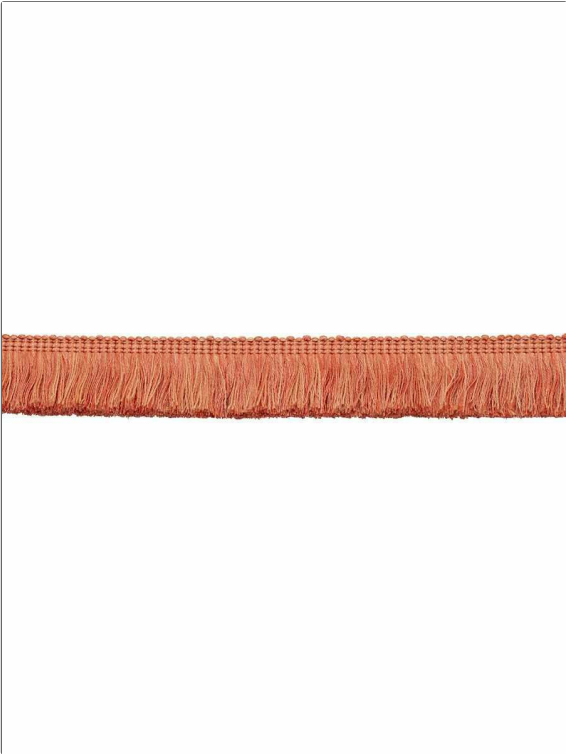

Trimming Product Details

PATTERN **Brambly**
COLOR **209**

BRAND **Stroheim** APPLICATION **Trimming**

CATEGORIES **Brush / Moss Fringe** COLORS **Coral / Peach**

DESIGN TYPES **Solid**

VERTICAL REPEAT	HORIZONTAL REPEAT	CONTENT	PRODUCT NUMBER
0.00 in (0.00 cm)	0.00 in (0.00 cm)	63% Linen, 34% Wool, 2% Polyester, 1% Nylon	4347404
COUNTRY China			

ADDITIONAL PRODUCT NOTES
Exclusive Pattern, Brush Fringe, Total Length: 1.75 In