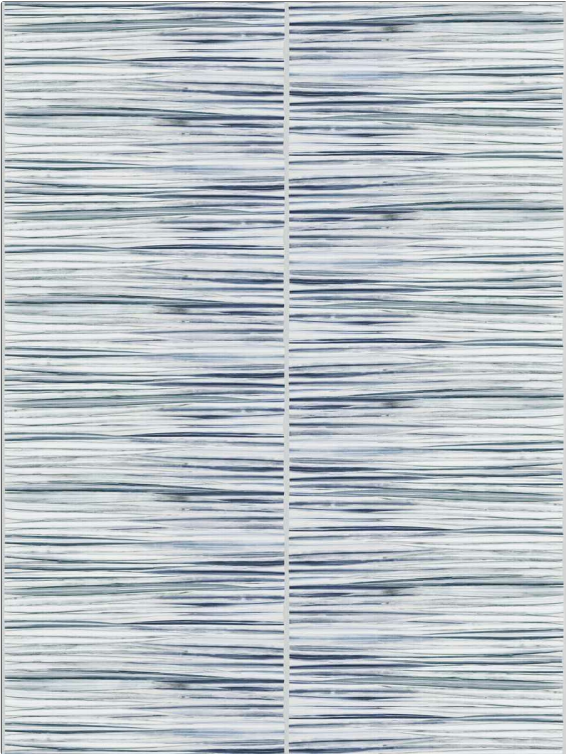

Wallcovering Product Details

PATTERN Opus Stripe-WP
COLOR Blue Haze

BRAND Stroheim
APPLICATION Wallcovering

CATEGORIES String / Textile, Digital
BOOK Statements-Ambiance Wallcovering

COLORS Blue, White
DESIGN TYPES Print Pattern, Stripes, Contemporary / Modern

SCALE Large

WIDTH	VERTICAL REPEAT	HORIZONTAL REPEAT	CONTENT
27.50 in (69.85 cm)	9.00 in (22.86 cm)	27.50 in (69.85 cm)	Face: 100% Linen, Backing: 100% Nonwoven
BACKING	PRODUCT NUMBER	DATE BOOKED	COUNTRY
Strippable, Pretrimmed	0508101	01/2023	Austria