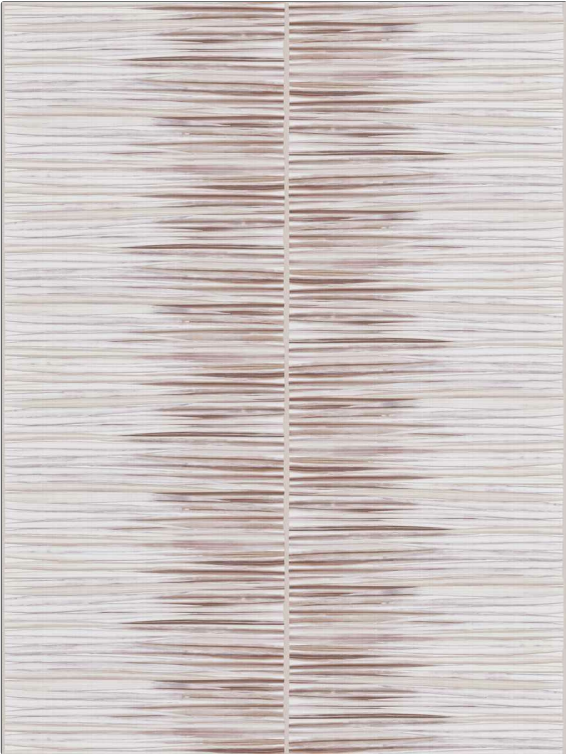

Wallcovering Product Details

PATTERN Opus Stripe-WP
COLOR Rose Quartz

BRAND Stroheim
APPLICATION Wallcovering

CATEGORIES String / Textile, Digital
BOOK Statements-Ambiance Wallcovering

COLORS Lavender / Purple, Pink
DESIGN TYPES Print Pattern, Stripes, Contemporary / Modern

SCALE Large

WIDTH	VERTICAL REPEAT	HORIZONTAL REPEAT	CONTENT
27.50 in (69.85 cm)	9.00 in (22.86 cm)	27.50 in (69.85 cm)	Face: 100% Linen, Backing: 100% Nonwoven
BACKING	PRODUCT NUMBER	DATE BOOKED	COUNTRY
Strippable, Pretrimmed	0508104	01/2023	Austria