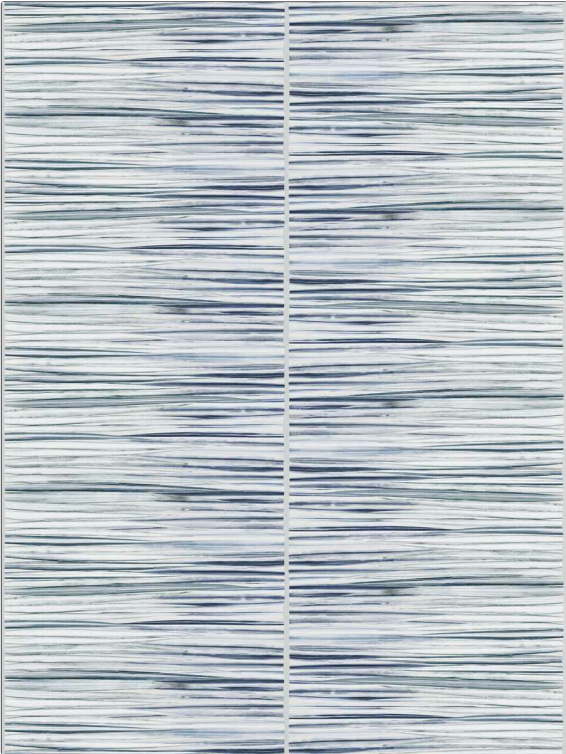

Wallcovering Product Details

PATTERN Opus Stripe-WP
COLOR 01

BRAND	APPLICATION
Stroheim	Wallcovering
CATEGORIES	COLORS
String / Textile, Digital	Blue, White
DESIGN TYPES	SCALE
Print Pattern, Stripes, Contemporary / Modern	Large

WIDTH	VERTICAL REPEAT	HORIZONTAL REPEAT	CONTENT
27.50 in (69.85 cm)	9.00 in (22.86 cm)	27.50 in (69.85 cm)	Face: 100% Linen, Backing: 100% Nonwoven
BACKING	PRODUCT NUMBER	COUNTRY	
Strippable, Pretrimmed	0509001	Austria	