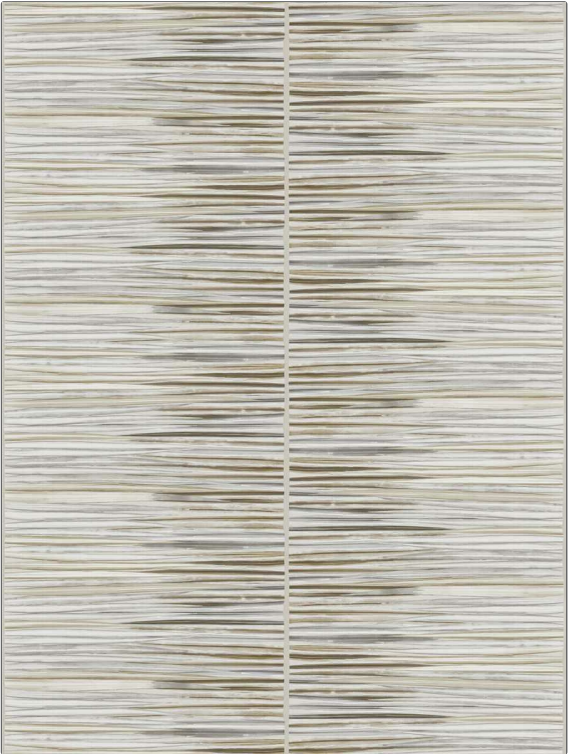

Wallcovering Product Details

PATTERN Opus Stripe-WP
COLOR 02

BRAND	APPLICATION
Stroheim	Wallcovering
CATEGORIES	COLORS
String / Textile, Digital	Grey, Taupe / Tan
DESIGN TYPES	SCALE
Print Pattern, Stripes, Contemporary / Modern	Large

WIDTH	VERTICAL REPEAT	HORIZONTAL REPEAT	CONTENT
27.50 in (69.85 cm)	9.00 in (22.86 cm)	27.50 in (69.85 cm)	Face: 100% Linen, Backing: 100% Nonwoven
BACKING	PRODUCT NUMBER	COUNTRY	
Strippable, Pretrimmed	0509002	Austria	