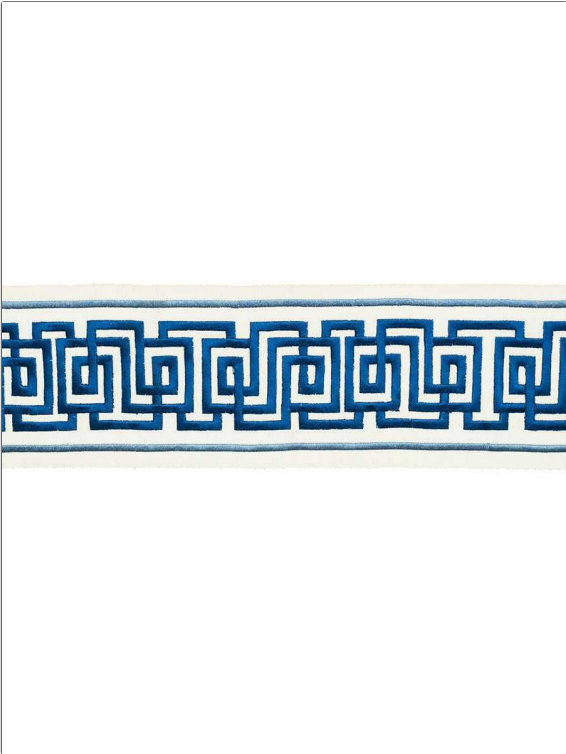

# Trimming Product Details

**PATTERN** Cyprus Key  
**COLOR** Bluebell

**BRAND** Stroheim  
**APPLICATION** Trimming

**USES** Bedding, Window, Accessories, Furniture  
**CATEGORIES** Braids / Borders / Tape

**BOOK** Color Trim Ring Set  
**COLORS** Blue

**DESIGN TYPES** Embroidery, Geometric, Architectural, Fretwork

WIDTH	VERTICAL REPEAT	HORIZONTAL REPEAT	CONTENT
4.00 in (10.16 cm)	6.25 in (15.88 cm)	0.00 in (0.00 cm)	85% Cotton, 15% Rayon
PRODUCT NUMBER	DATE BOOKED	COUNTRY	
5997804	06/2021	India	

**ADDITIONAL PRODUCT NOTES**  
 Exclusive Pattern, Border / Braid / Tape, Width: 4.00 In