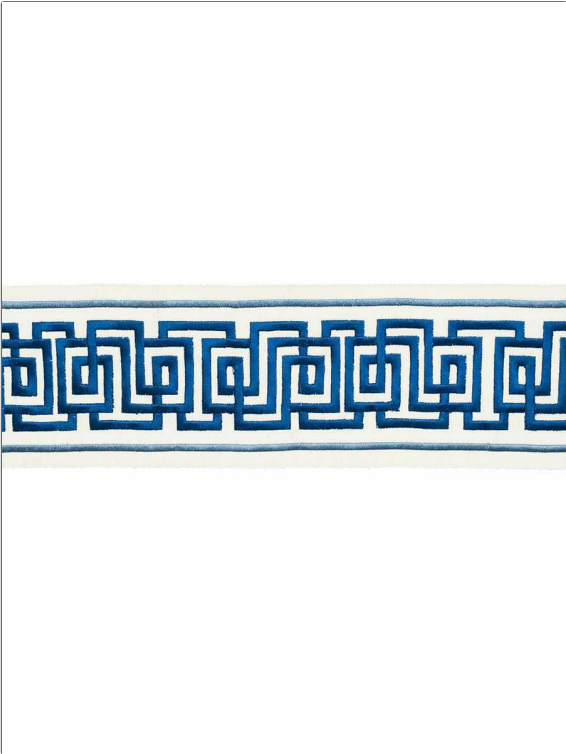

# Trimming Product Details

**PATTERN** Cyprus Key  
**COLOR** 216

**BRAND** Stroheim  
**APPLICATION** Trimming

**USES** Bedding, Window, Accessories, Furniture  
**CATEGORIES** Braids / Borders / Tape

**COLORS** Blue  
**DESIGN TYPES** Embroidery, Geometric, Architectural, Fretwork

WIDTH	VERTICAL REPEAT	HORIZONTAL REPEAT	CONTENT
4.00 in (10.16 cm)	6.25 in (15.88 cm)	0.00 in (0.00 cm)	85% Cotton, 15% Rayon
PRODUCT NUMBER	COUNTRY		
5997904	India		

**ADDITIONAL PRODUCT NOTES**  
 Exclusive Pattern, Border / Braid / Tape, Width: 4.00 In