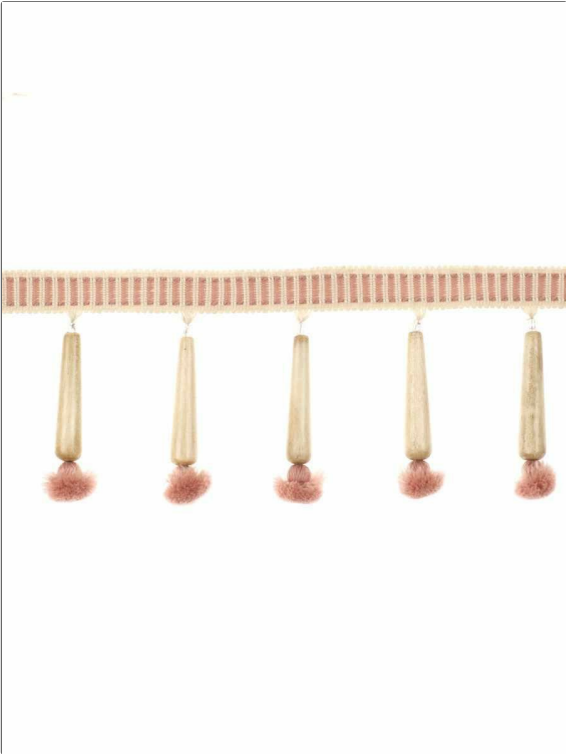

# Trimming Product Details

**PATTERN** Togglewood  
**COLOR** Cherry Blossom

**BRAND** Stroheim  
**APPLICATION** Trimming

**CATEGORIES** Beaded, Tassel / Onion / Ball Fringe  
**BOOK** Bespoke Collection Trimmings

**COLORS** Pink

<b>VERTICAL REPEAT</b> 0.00 in (0.00 cm)	<b>HORIZONTAL REPEAT</b> 0.00 in (0.00 cm)	<b>CONTENT</b> 59% Wool, 32% Linen, 9% Polyester	<b>PRODUCT NUMBER</b> 0688902
<b>DATE BOOKED</b> 07/2012	<b>COUNTRY</b> China		

**ADDITIONAL PRODUCT NOTES**  
 Exclusive Pattern, Beaded Tassel Fringe, Header Width: 0.75 In, Total Length: 3.75 In