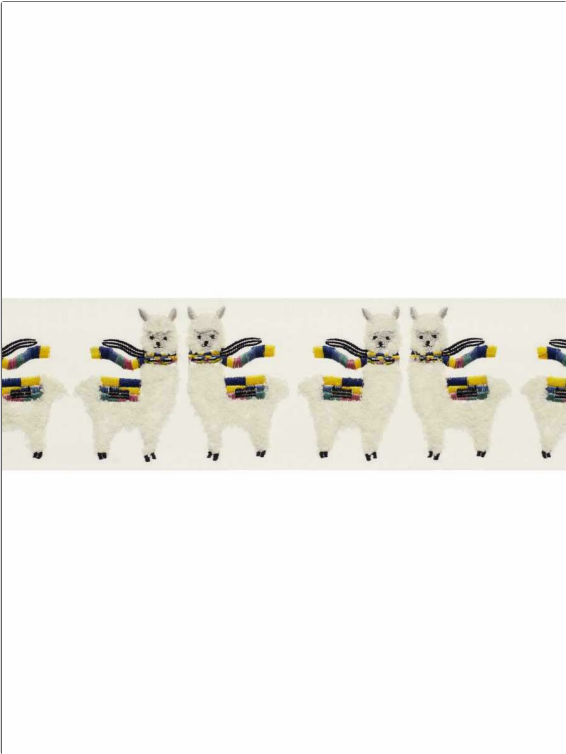

# Trimming Product Details

**PATTERN** Scully  
**COLOR** 01

**BRAND** Stroheim  
**APPLICATION** Trimming

**USES** Bedding, Window, Accessories, Furniture  
**CATEGORIES** Braids / Borders / Tape

**COLORS** Multi-Color

WIDTH	VERTICAL REPEAT	HORIZONTAL REPEAT	CONTENT
4.00 in (10.16 cm)	5.00 in (12.70 cm)	0.00 in (0.00 cm)	60% Cotton, 30% Acrylic, 10% Viscose
PRODUCT NUMBER	COUNTRY		
6918301	India		

**ADDITIONAL PRODUCT NOTES**  
Exclusive Pattern, Border / Braid / Tape, Width: 4.00 In