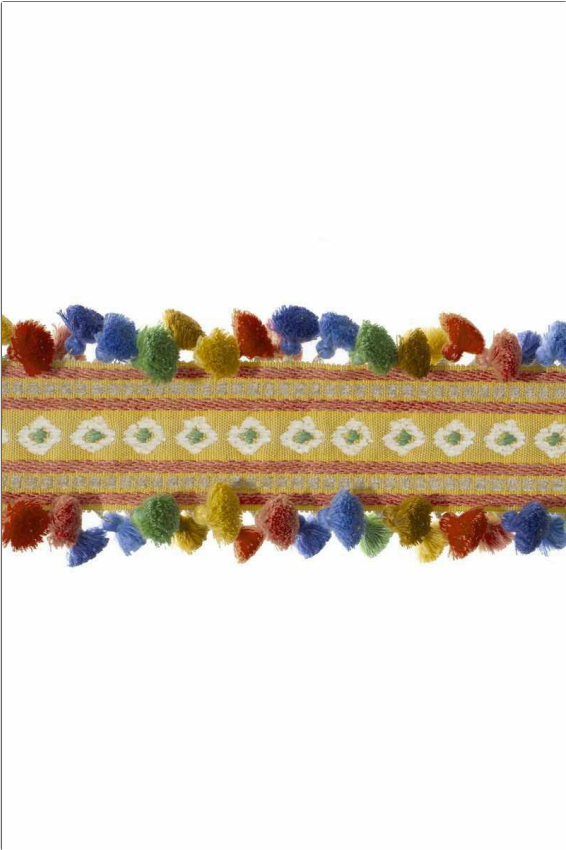

Trimming Product Details

PATTERN Camelot
COLOR 02

BRAND Stroheim
APPLICATION Trimming

USES Bedding, Window, Accessories, Furniture
CATEGORIES Braids / Borders / Tape

COLORS Multi-Color
DESIGN TYPES Global / Ethnic, Novelty

WIDTH	VERTICAL REPEAT	HORIZONTAL REPEAT	CONTENT
4.75 in (12.06 cm)	3.25 in (8.26 cm)	0.00 in (0.00 cm)	64% Linen, 23% Wool, 7% Polyester, 4% Chenille, 2% Viscose
PRODUCT NUMBER	COUNTRY		
7498302	China		

ADDITIONAL PRODUCT NOTES
 Exclusive Pattern, Border / Braid / Tape, Width: 4.75 In