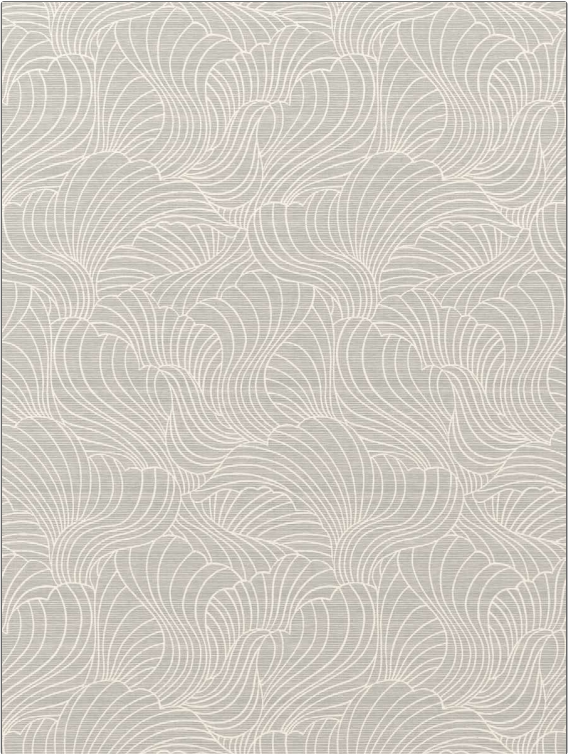

Wallcovering Product Details

PATTERN Okean-WP
COLOR 509

BRAND Stroheim
APPLICATION Wallcovering

CATEGORIES Grasscloths, ASTM-E84, Handprint, Prints
COLORS Grey, Off White / Ivory

DESIGN TYPES Asian / Chinoiserie
SCALE Large

WIDTH	VERTICAL REPEAT	HORIZONTAL REPEAT	CONTENT
36.00 in (91.44 cm)	31.80 in (80.77 cm)	34.00 in (86.36 cm)	Face: 85% Sisal, 15% Cotton, Backing: 100% Paper
BACKING	FIRE CODES	PRODUCT NUMBER	COUNTRY
Untrimmed, Strippable	Passes ASTM-E84	8291709	USA