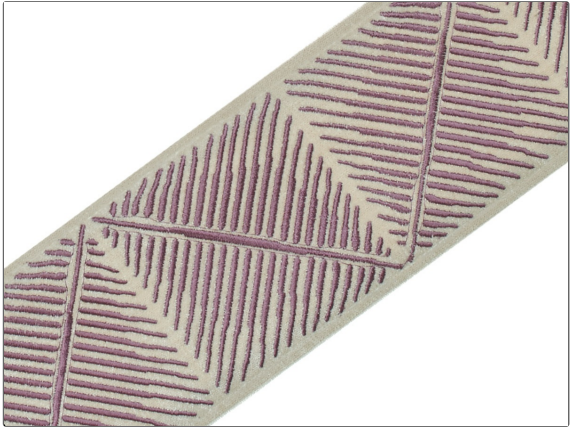

# Trimming Product Details

**PATTERN** Sailwing  
**COLOR** Whisper

<b>BRAND</b>	<b>APPLICATION</b>
<b>Stroheim</b>	<b>Trimming</b>
<b>USES</b>	<b>CATEGORIES</b>
<b>Bedding, Window, Accessories, Furniture</b>	<b>Braids / Borders / Tape</b>
<b>BOOK</b>	<b>COLORS</b>
<b>Leading Edge Trimmings Collection Leading Edge Tactility</b>	<b>Lavender / Purple</b>

WIDTH	VERTICAL REPEAT	HORIZONTAL REPEAT	CONTENT
4.25 in (10.80 cm)	7.75 in (19.68 cm)	0.00 in (0.00 cm)	60% Rayon, 40% Cotton
PRODUCT NUMBER	DATE BOOKED	COUNTRY	
8894703	11/2015	India	

**ADDITIONAL PRODUCT NOTES**

Exclusive Pattern, Border / Braid / Tape, See Website For Full Repeat., Embroidered Textiles Are Not, Guaranteed For Precise Color, Matching And Colorfastness., Color Placement Of Embroidery, May Vary. All Measurements, Quoted For Repeats Are, Approximate., Width: 4.25 In