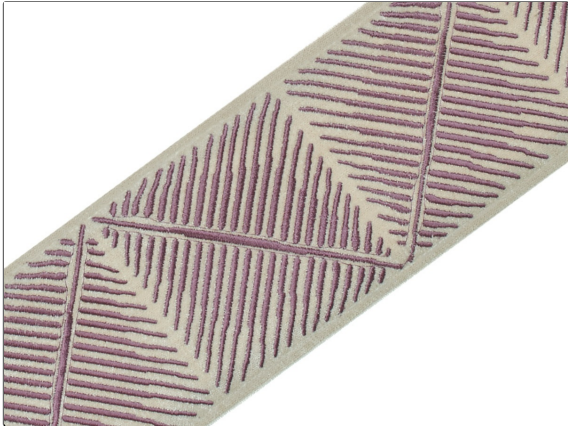

Trimming Product Details

PATTERN Sailwing
COLOR 120

BRAND	APPLICATION
Stroheim	Trimming
USES	CATEGORIES
Bedding, Window, Accessories, Furniture	Braids / Borders / Tape
COLORS	
Lavender / Purple	

WIDTH	VERTICAL REPEAT	HORIZONTAL REPEAT	CONTENT
4.25 in (10.80 cm)	7.75 in (19.68 cm)	0.00 in (0.00 cm)	60% Rayon, 40% Cotton
PRODUCT NUMBER	COUNTRY		
8894803	India		

ADDITIONAL PRODUCT NOTES

Exclusive Pattern, Border / Braid / Tape, See Website For Full Repeat., Embroidered Textiles Are Not, Guaranteed For Precise Color, Matching And Colorfastness., Color Placement Of Embroidery, May Vary. All Measurements, Quoted For Repeats Are, Approximate., Width: 4.25 In