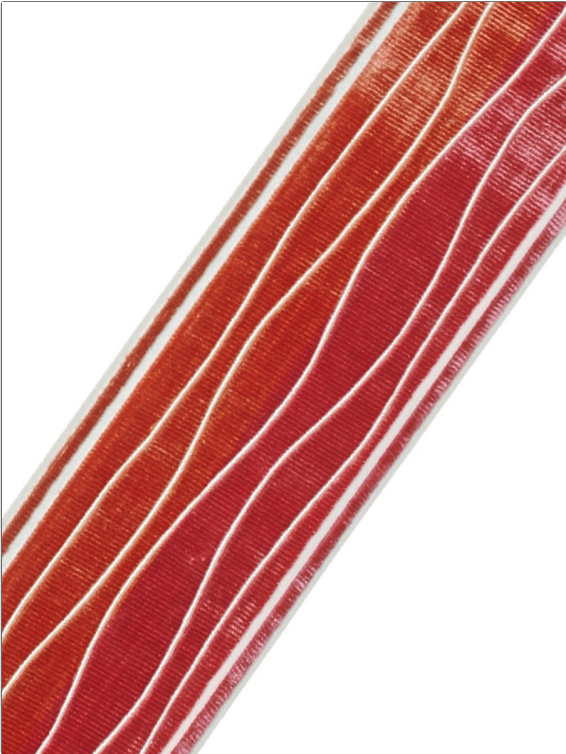

Trimming Product Details

PATTERN Velvet Lines
COLOR Coral Rose

BRAND Stroheim
APPLICATION Trimming

USES Bedding, Window, Accessories, Furniture
CATEGORIES Braids / Borders / Tape

BOOK Leading Edge Trimmings Collection Leading Edge Tactility
COLORS Coral / Peach, Pink

WIDTH	VERTICAL REPEAT	HORIZONTAL REPEAT	CONTENT
3.75 in (9.52 cm)	5.75 in (14.60 cm)	0.00 in (0.00 cm)	60% Rayon, 40% Cotton
PRODUCT NUMBER	DATE BOOKED	COUNTRY	
8894906	11/2015	India	

ADDITIONAL PRODUCT NOTES

Exclusive Pattern, Border / Braid / Tape, Embroidered Textiles Are Not, Guaranteed For Precise Color, Matching And Colorfastness., Color Placement Of Embroidery, May Vary. All Measurements, Quoted For Repeats Are, Approximate., Width: 3.75 In