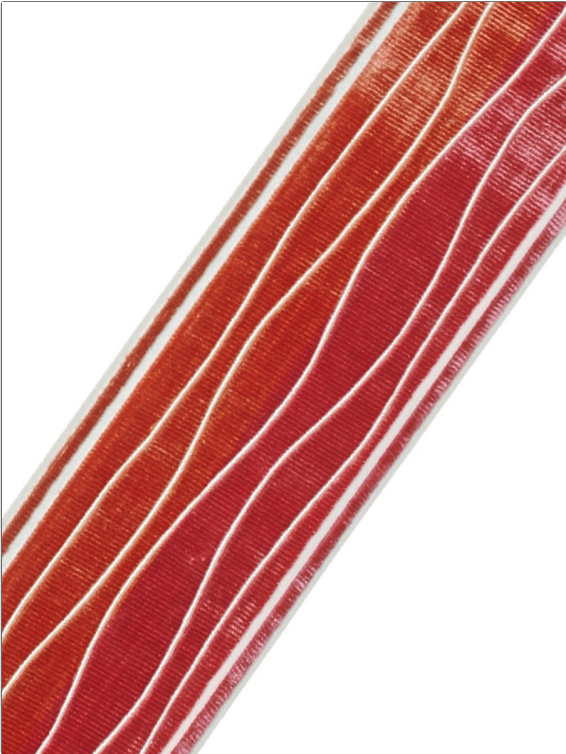

# Trimming Product Details

**PATTERN** Velvet Lines  
**COLOR** 117

**BRAND** Stroheim  
**APPLICATION** Trimming

**USES** Bedding, Window, Accessories, Furniture  
**CATEGORIES** Braids / Borders / Tape

**COLORS** Coral / Peach, Pink

WIDTH	VERTICAL REPEAT	HORIZONTAL REPEAT	CONTENT
3.75 in (9.52 cm)	5.75 in (14.60 cm)	0.00 in (0.00 cm)	60% Rayon, 40% Cotton
PRODUCT NUMBER	COUNTRY		
8895006	India		

**ADDITIONAL PRODUCT NOTES**

Exclusive Pattern, Border / Braid / Tape, Embroidered Textiles Are Not, Guaranteed For Precise Color, Matching And Colorfastness., Color Placement Of Embroidery, May Vary. All Measurements, Quoted For Repeats Are, Approximate., Width: 3.75 In