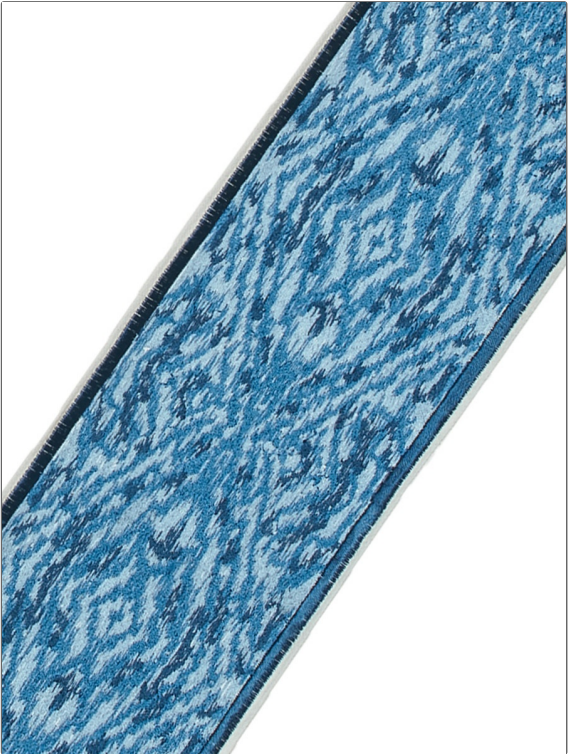

Trimming Product Details

PATTERN Khouri
COLOR Horizon

BRAND Stroheim
APPLICATION Trimming

USES Bedding, Window, Accessories, Furniture
CATEGORIES Braids / Borders / Tape

BOOK Leading Edge Trimmings Collection Leading Edge Virtuoso
COLORS Blue

WIDTH	VERTICAL REPEAT	HORIZONTAL REPEAT	CONTENT
4.25 in (10.80 cm)	5.50 in (13.97 cm)	0.00 in (0.00 cm)	40% Cotton, 30% Viscose, 30% Linen
PRODUCT NUMBER	DATE BOOKED	COUNTRY	
8895301	11/2015	India	

ADDITIONAL PRODUCT NOTES

Exclusive Pattern, Border / Braid / Tape, See Website For Full Repeat., Embroidered Textiles Are Not, Guaranteed For Precise Color, Matching And Colorfastness., Color Placement Of Embroidery, May Vary. All Measurements, Quoted For Repeats Are, Approximate., Width: 4.25 In