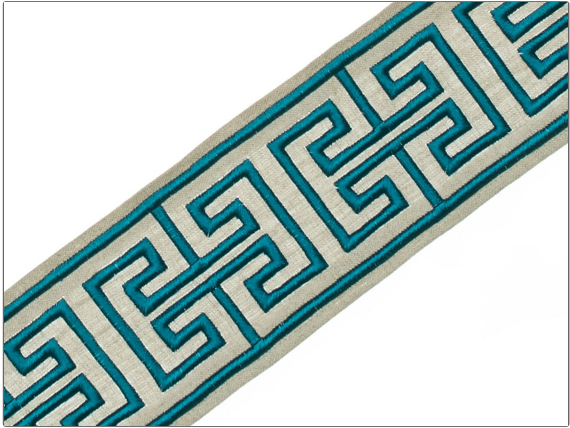

Trimming Product Details

PATTERN Keyed
COLOR Baltic

BRAND	APPLICATION
Stroheim	Trimming
USES	CATEGORIES
Bedding, Window, Accessories, Furniture	Braids / Borders / Tape
BOOK	COLORS
Leading Edge Trimmings Collection Leading Edge Virtuoso	Aqua / Teal

WIDTH	VERTICAL REPEAT	HORIZONTAL REPEAT	CONTENT
3.12 in (7.94 cm)	3.75 in (9.52 cm)	0.00 in (0.00 cm)	70% Linen, 15% Viscose, 15% Foam
PRODUCT NUMBER	DATE BOOKED	COUNTRY	
8896109	11/2015	India	

ADDITIONAL PRODUCT NOTES

Exclusive Pattern, Border / Braid / Tape, See Website For Full Repeat., Embroidered Textiles Are Not, Guaranteed For Precise Color, Matching And Colorfastness., Color Placement Of Embroidery, May Vary. All Measurements, Quoted For Repeats Are, Approximate., Width: 3.125 In