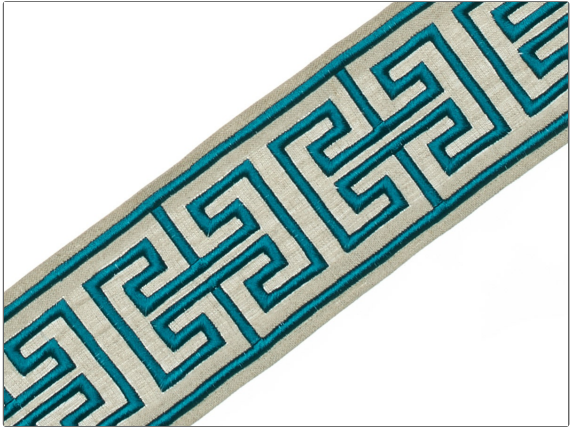

# Trimming Product Details

**PATTERN** Keyed  
**COLOR** 126

**BRAND** Stroheim  
**APPLICATION** Trimming

**USES** Bedding, Window, Accessories, Furniture  
**CATEGORIES** Braids / Borders / Tape

**COLORS** Aqua / Teal

<b>WIDTH</b>	<b>VERTICAL REPEAT</b>	<b>HORIZONTAL REPEAT</b>	<b>CONTENT</b>
3.12 in (7.94 cm)	3.75 in (9.52 cm)	0.00 in (0.00 cm)	70% Linen, 15% Viscose, 15% Foam
<b>PRODUCT NUMBER</b>	<b>COUNTRY</b>		
8896309	India		

**ADDITIONAL PRODUCT NOTES**

Exclusive Pattern, Border / Braid / Tape, See Website For Full Repeat., Embroidered Textiles Are Not, Guaranteed For Precise Color, Matching And Colorfastness., Color Placement Of Embroidery, May Vary. All Measurements, Quoted For Repeats Are, Approximate., Width: 3.125 In