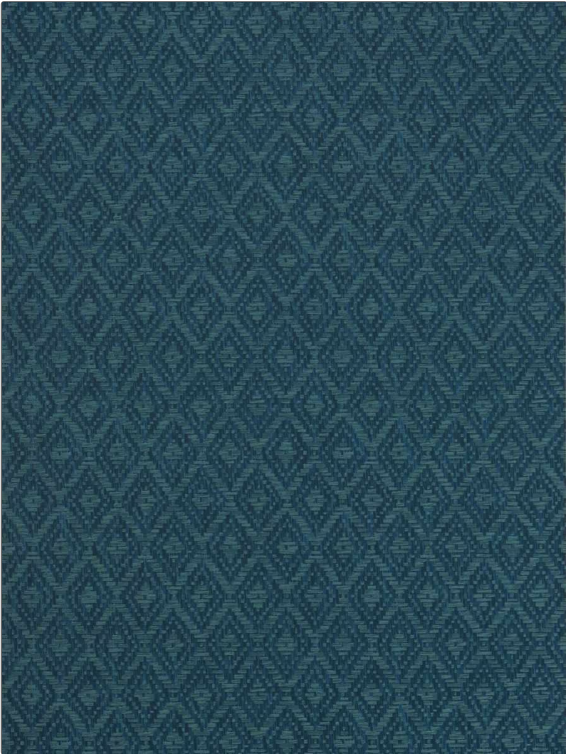

Wallcovering Product Details

PATTERN 30062W
COLOR Ocean

BRAND	APPLICATION
Trend	Wallcovering
CATEGORIES	BOOK
Non - Woven, Wallpaper, Prints	Scott Living Wallcovering
COLORS	DESIGN TYPES
Blue, Aqua / Teal	Print Pattern, Faux, Texture Printed, Diamond
SCALE	
Small	

WIDTH	VERTICAL REPEAT	HORIZONTAL REPEAT	CONTENT
20.50 in (52.07 cm)	20.78 in (52.78 cm)	20.50 in (52.07 cm)	100% Nonwoven
BACKING	FIRE CODES	PRODUCT NUMBER	DATE BOOKED
Strippable, Pretrimmed	Ce Mark Certified, Passes EN15102	6973805	11/2022
COUNTRY			
United Kingdom			