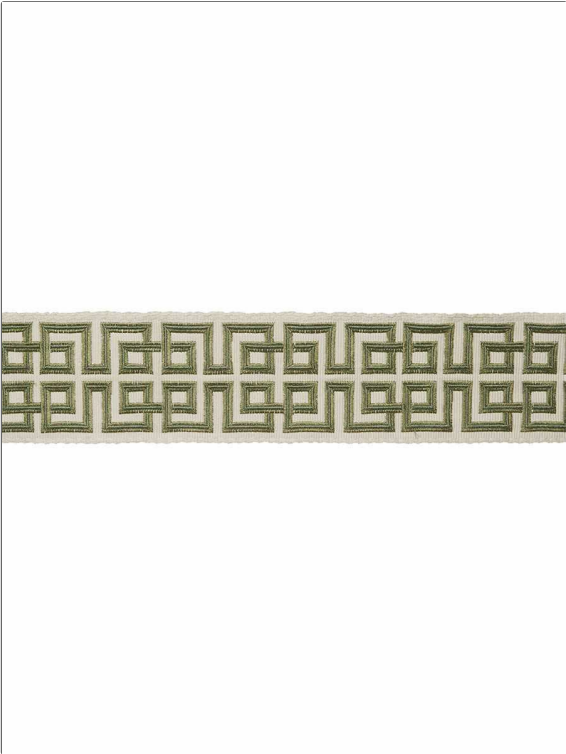

# Trimming Product Details

**PATTERN** 04545  
**COLOR** Leaf

**BRAND**  
**Trend**

**APPLICATION**  
**Trimming**

**USES**  
**Bedding, Window, Accessories, Furniture**

**CATEGORIES**  
**Braids / Borders / Tape**

**COLORS**  
**Green, Off White / Ivory**

| WIDTH                 | VERTICAL REPEAT   | HORIZONTAL REPEAT | CONTENT                 |
|-----------------------|-------------------|-------------------|-------------------------|
| 2.75 in (6.98 cm)     | 0.00 in (0.00 cm) | 0.00 in (0.00 cm) | 58% Viscose, 42% Cotton |
| <b>PRODUCT NUMBER</b> | <b>COUNTRY</b>    |                   |                         |
| 9470205               | India             |                   |                         |

**ADDITIONAL PRODUCT NOTES**

Exclusive Pattern, Border / Braid / Tape, Embroidered Textiles Are Not, Guaranteed For Precise Color, Matching And Colorfastness., Color Placement Of Embroidery, May Vary. All Measurements, Quoted For Repeats Are, Approximate., Width: 2.75 In