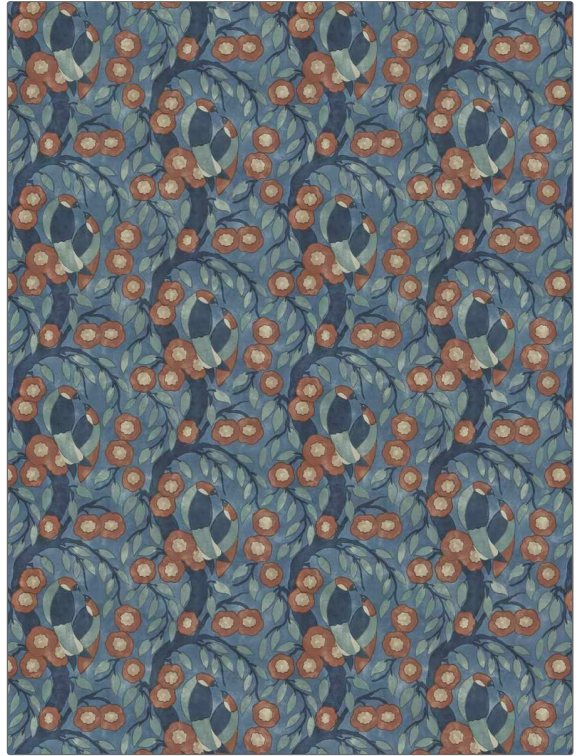

# Fabric Product Details

**PATTERN** Grouse  
**COLOR** 05

**BRAND**

**Vervain**

**APPLICATION**

**Fabric**

**USES**

**Bedding, Drapery,  
Multipurpose**

**CATEGORIES**

**Prints**

**COLORS**

**Blue, Light Blue, Red**

**DESIGN TYPES**

**Animal, Floral, Novelty**

**SCALE**

**Large**

**RAILOADED**

**Not Railroaded**

**WIDTH**

**53.00 in (134.62 cm)**

**VERTICAL REPEAT**

**17.00 in (43.18 cm)**

**HORIZONTAL REPEAT**

**26.50 in (67.31 cm)**