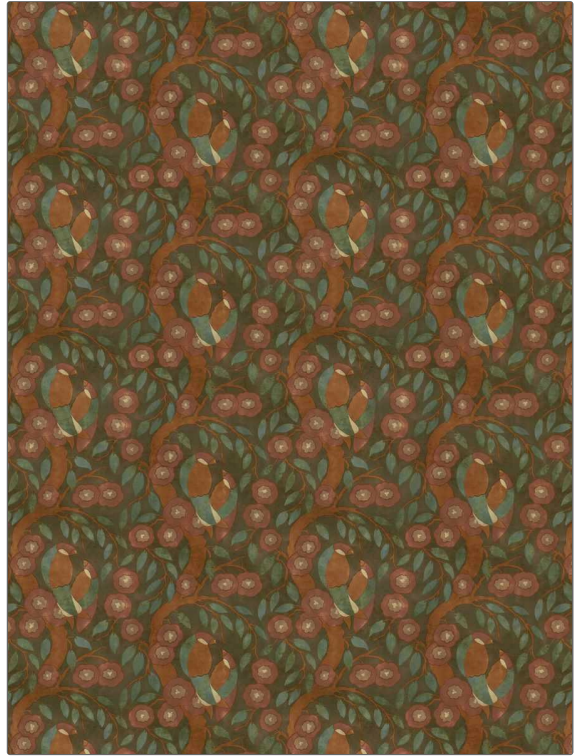

Fabric Product Details

PATTERN Grouse
COLOR 06

BRAND

Vervain

APPLICATION

Fabric

USES

**Bedding, Drapery,
Multipurpose**

CATEGORIES

Prints

COLORS

Green, Orange / Spice

DESIGN TYPES

Animal, Floral, Novelty

SCALE

Large

RAILOADED

Not Railroaded

WIDTH

53.00 in (134.62 cm)

VERTICAL REPEAT

17.00 in (43.18 cm)

HORIZONTAL REPEAT

26.50 in (67.31 cm)

CONTENT

100% Cotton

BACKING

FIRE CODES

UFAC Class I / NFPA 260

DOUBLE RUBS

**Exceeds 51,000 Double
Rubs (Wyzenbeek Method)**

PRODUCT NUMBER

1476106

COUNTRY

Austria

CLEANING CODES

S

ADDITIONAL PRODUCT NOTES

Passes 30,000 Martindale Tst, Ca Tb 117-2013, Exclusive Pattern