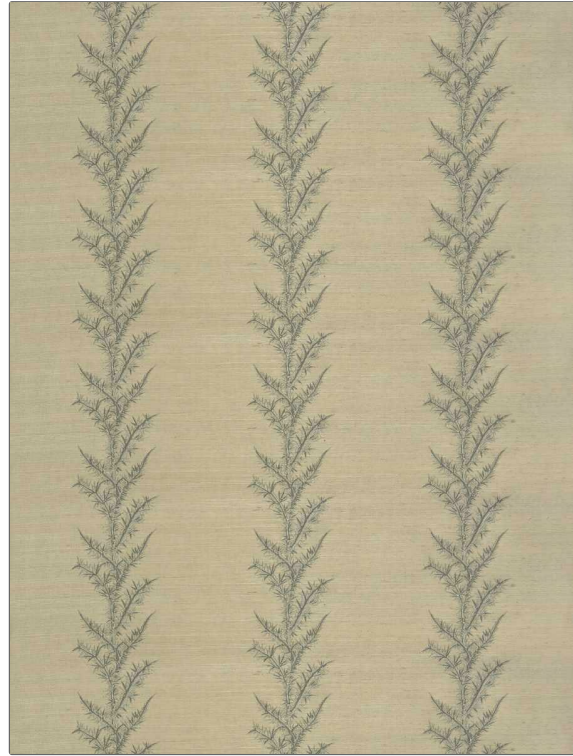

Wallcovering Product Details

PATTERN Liana-WP
COLOR Storm

BRAND Vervain
APPLICATION Wallcovering

CATEGORIES Grasscloths, ASTM-E84, Wallpaper, Handcrafted / Handmade
BOOK Denise McGaha

COLORS Grey, Beige
DESIGN TYPES Embroidery, Leaves

WIDTH	VERTICAL REPEAT	HORIZONTAL REPEAT	CONTENT
33.60 in (85.34 cm)	5.20 in (13.21 cm)	11.20 in (28.45 cm)	Face: 85% Sisal, 15% Viscose, Backing: 85% Paper, 15% Cotton
BACKING	FIRE CODES	PRODUCT NUMBER	DATE BOOKED
Untrimmed, Strippable, 100% Paper Backing	Passes ASTM E-84 Class A Or 1	1506301	01/2023
COUNTRY			
India			