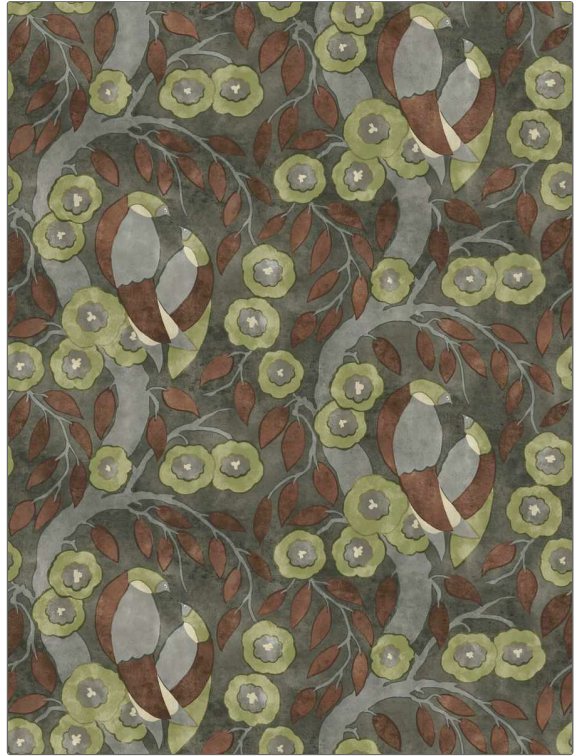

## Wallcovering Product Details

**PATTERN** Grouse-WP  
**COLOR** 503

**BRAND**

Vervain

**APPLICATION**

Wallcovering

**CATEGORIES**

Non - Woven, ASTM-E84, En 15102, Digital

**COLORS**

Green, Orange / Spice

**DESIGN TYPES**

Leaves, Historic  
Reproduction, Animal Skins

**SCALE**

Large

**WIDTH**

26.70 in (67.82 cm)

**VERTICAL REPEAT**

17.70 in (44.96 cm)

**HORIZONTAL REPEAT**

26.70 in (67.82 cm)

**CONTENT**

47% Cellulose, 40% Binder,  
13% Polyester

**BACKING**

Strippable, Pretrimmed