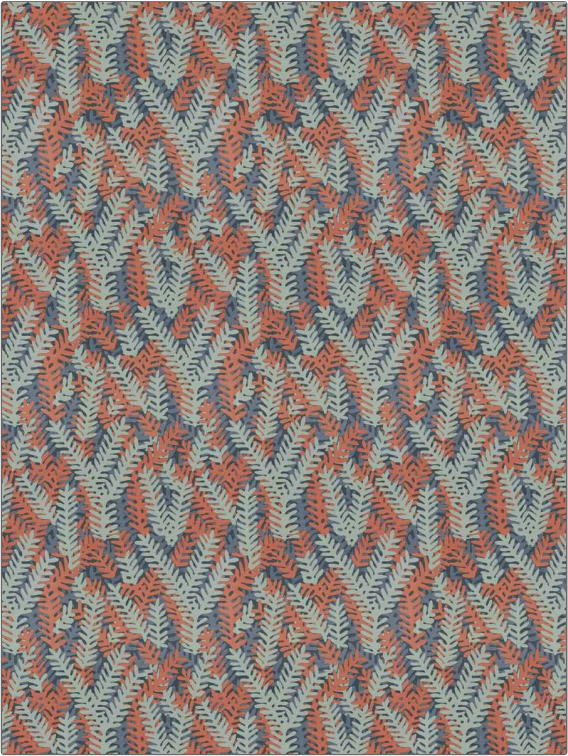

# Fabric Product Details

**PATTERN** Capistrano  
**COLOR** 06

<b>BRAND</b>	<b>APPLICATION</b>
Vervain	Fabric
<b>USES</b>	<b>CATEGORIES</b>
Bedding, Drapery, Multipurpose	Prints
<b>COLORS</b>	<b>DESIGN TYPES</b>
Blue, Light Blue, Burgundy	Leaves, Contemporary / Modern
<b>SCALE</b>	<b>RAILOADED</b>
Large	Not Railed

<b>WIDTH</b>	<b>VERTICAL REPEAT</b>	<b>HORIZONTAL REPEAT</b>	<b>CONTENT</b>
56.00 in (142.24 cm)	23.00 in (58.42 cm)	17.25 in (43.82 cm)	55% Linen, 45% Cotton
<b>BACKING</b>	<b>FIRE CODES</b>	<b>DOUBLE RUBS</b>	<b>PRODUCT NUMBER</b>
	UFAC Class I / NFPA 260	Exceeds 36,000 Double Rubs (Wyzenbeek Method)	1719506
<b>COUNTRY</b>	<b>CLEANING CODES</b>		
India	S		