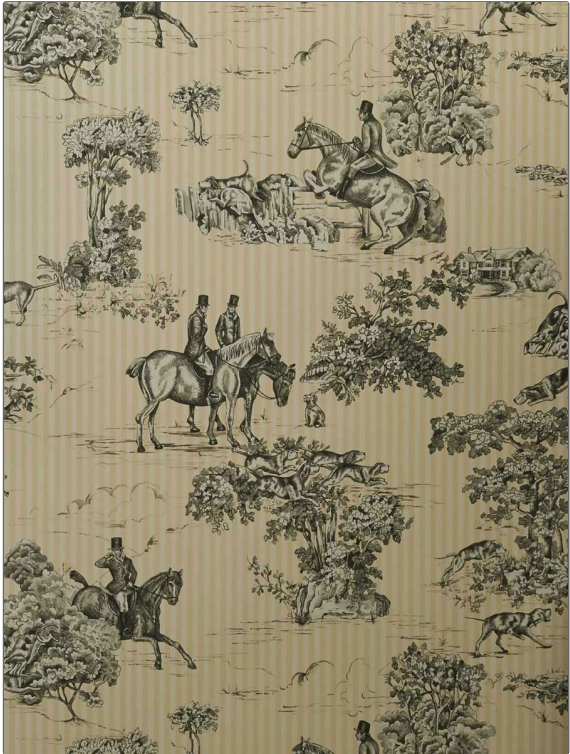

# Wallcovering Product Details

**PATTERN** 90001W Elway Hall  
**COLOR** 501

**BRAND** Vervain  
**APPLICATION** Wallcovering

**CATEGORIES** ASTM-E84, En 15102, Prints  
**COLORS** Brown, Gold, Yellow

**DESIGN TYPES** Animal, Novelty, Toile

WIDTH	VERTICAL REPEAT	HORIZONTAL REPEAT	CONTENT
27.00 in (68.58 cm)	27.00 in (68.58 cm)	27.00 in (68.58 cm)	100% Paper
BACKING	FIRE CODES	PRODUCT NUMBER	COUNTRY
Pretrimmed	Passes ASTM-E84, Ce Mark Certified, Passes EN15102	7743901	United Kingdom