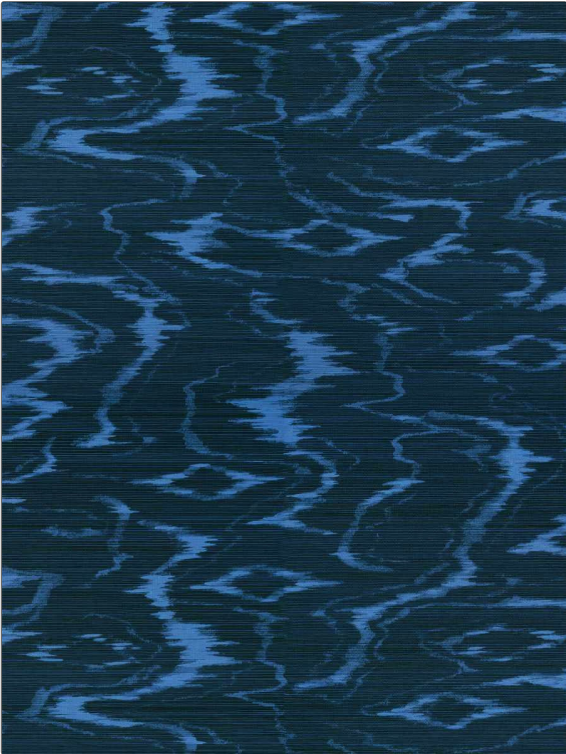

Wallcovering Product Details

PATTERN	Madame's Moire-WP
COLOR	Sapphire

BRAND	APPLICATION
Vervain	Wallcovering
CATEGORIES	BOOK
Grasscloths, ASTM-E84, En 15102, Digital, Prints	Caroline Price For Montespan
COLORS	DESIGN TYPES
Blue	Moire

WIDTH	VERTICAL REPEAT	HORIZONTAL REPEAT	CONTENT
36.00 in (91.44 cm)	16.75 in (42.54 cm)	33.50 in (85.09 cm)	Face: 97% Paper Yarn, 3% Pe Yarn, Backing: 45% Wood Pulp, 20% Mineral Filler, 20% Binder, 15% Polyester
BACKING	FIRE CODES	PRODUCT NUMBER	DATE BOOKED
Untrimmed	Passes ASTM-E84	9114103	08/2022
COUNTRY			
United Kingdom			