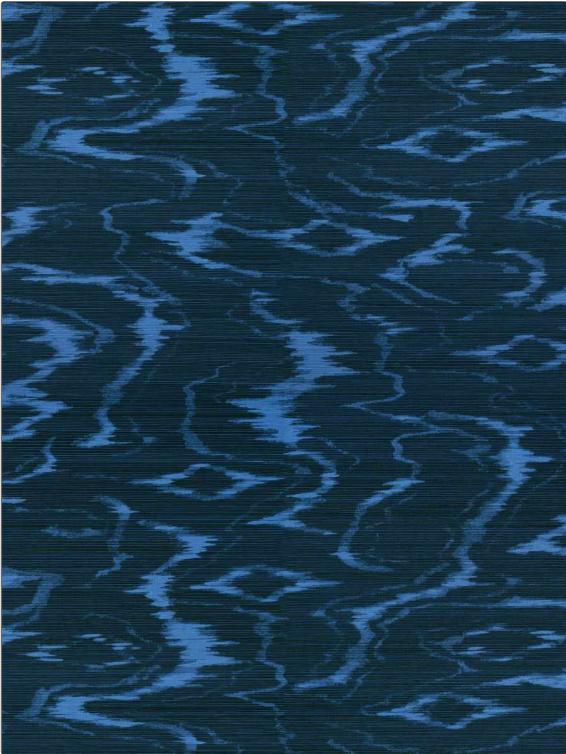

Wallcovering Product Details

PATTERN Madame's Moire-WP
COLOR 503

BRAND Vervain
APPLICATION Wallcovering

CATEGORIES Grasscloths, ASTM-E84, En 15102, Digital, Prints
COLORS Blue

DESIGN TYPES Moire

WIDTH	VERTICAL REPEAT	HORIZONTAL REPEAT	CONTENT
36.00 in (91.44 cm)	16.75 in (42.54 cm)	33.50 in (85.09 cm)	Face: 97% Paper Yarn, 3% Pe Yarn, Backing: 45% Wood Pulp, 20% Mineral Filler, 20% Binder, 15% Polyester
BACKING	FIRE CODES	PRODUCT NUMBER	COUNTRY
Untrimmed	Passes ASTM-E84	9114203	United Kingdom