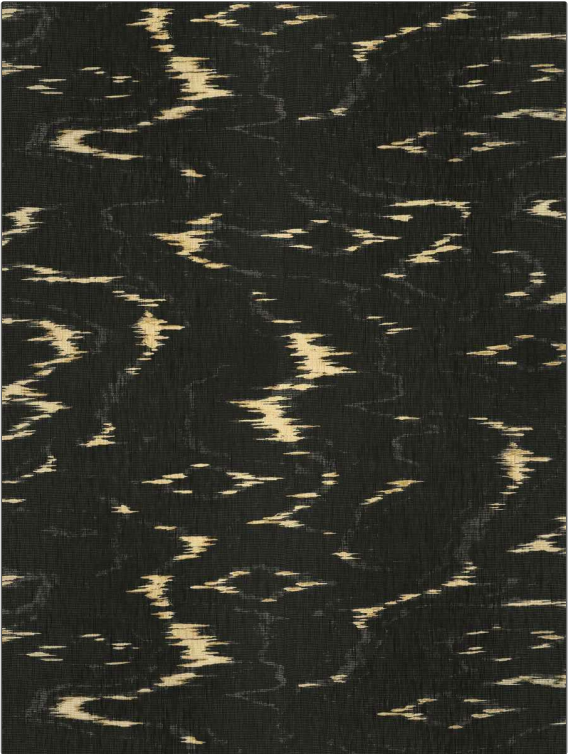

# Wallcovering Product Details

**PATTERN** Madame's Moire II-WP  
**COLOR** 551

**BRAND** Vervain  
**APPLICATION** Wallcovering

**CATEGORIES** Grasscloths, ASTM-E84, En 15102, Digital, Prints  
**COLORS** Black

**DESIGN TYPES** Moire

<b>WIDTH</b>	<b>VERTICAL REPEAT</b>	<b>HORIZONTAL REPEAT</b>	<b>CONTENT</b>
33.50 in (85.09 cm)	16.75 in (42.54 cm)	33.50 in (85.09 cm)	Face: 100% Paper, Backing: 45% Wood Pulp, 20% Mineral Filler, 20% Binder, 15% Polyester
<b>BACKING</b>	<b>FIRE CODES</b>	<b>PRODUCT NUMBER</b>	<b>COUNTRY</b>
Untrimmed	Passes ASTM-E84	9114502	United Kingdom